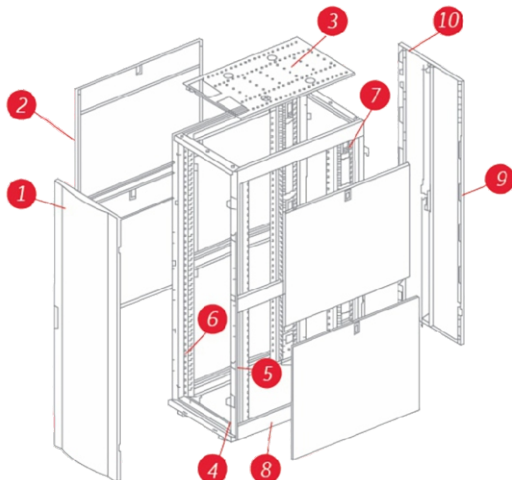

NEXT RACK

The Data CAB range of floor standing Next Rack designed for communication rooms and data centers. The smart design and professional engineering provides easy installation and maintenance. Comply with ANSI/EIA RS-310-D, IEC 297-2, DIN 41491, PART 1, DIN 41497, PART 7, GB/T3047.2- 92, ETSI standards.

FEATURES

- Intelligent design ensures easy installation
- Cable entry through bottom and top panel
- Removable side panel provides easy maintenance
- Divided side doors & rear doors provides easy maintenance
- Toughened glass door
- 19" installation
- Adjustable feet and heavy duty castors
- Plinth and rack fans are optional

Cabinet Material	SPCC cold rolled steel
Deg. of Protection	IP20
Surface finish	Degreasing, phosphoric, powder coated
Max. Loading capacity	1500 KGS
Back door thickness	1.2mm
End plates and side panels thickness	1.2mm
Max. Capacity on each caster	120KG
Door perforation in percentage	68%
Max. rotation degree hinges	120°
Angle at which door opens when placed alone	120°
Angle at which door opens (connected together)	60°
Earthing	2.5m ²

STRUCTURE

1. HD Ventilated Front door
2. Divided Side door
3. Top Cover
4. Mounting frame
5. Rail right
6. HD Ventilated rear door
7. Cable Manager
8. Beam
9. Perforated Rear Door
10. Divided rear door