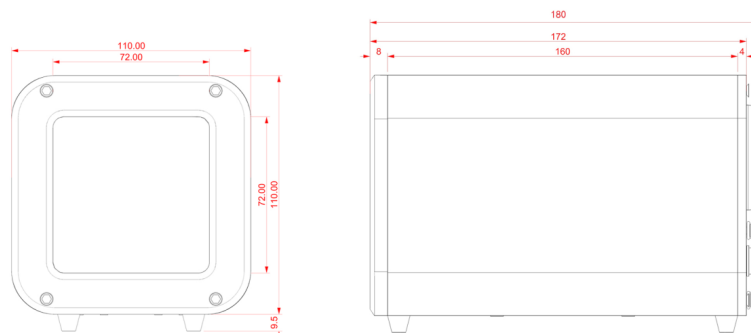

BLACK BODY CALIBRATOR

ENA-BBCTB04

FEATURES

- Supports Calibration for Thermal Bullet Camera
- High Accuracy and Good Stability
- Strong Ability of Anti-Interference

SPECIFICATION

MODEL	Model No.	ENA-BBCTB04
	Type	BLACK BODY CALIBRATOR
GENERAL	Temperature Range	30 °C ~ 50 °C
	Radiation Area Size	72 x72 mm
	Temperature Resolution	0.01 °C
	Temperature Accuracy	±0.2 °C @ 23 °C
	Temperature Stability	±0.15 °C/10 min
	Effective Emissivity	0.97 ± 0.02
	Working Temperature	0 ~ 40 °C
	Working Humidity	20 ~ 90% RH
	Power	DC 24V
	Power Consumption	90W
	Dimension	180x110x110 mm
	Weight	1.4 Kg

Dimension Unit : mm

BLACK BODY CALIBRATOR

ENA-BBCTB04

ORDERING INFORMATION

Part Number	Description	Standard Quantity
ENA-BBCTB04	Black body calibrator for ENC-HBU5F-00R-38	1

PACKING INFORMATION

Part Number	Packing Mode	Gross weight(Kg)	Dimension(mm)
ENA-BBCTB04	Carton Box	-	-