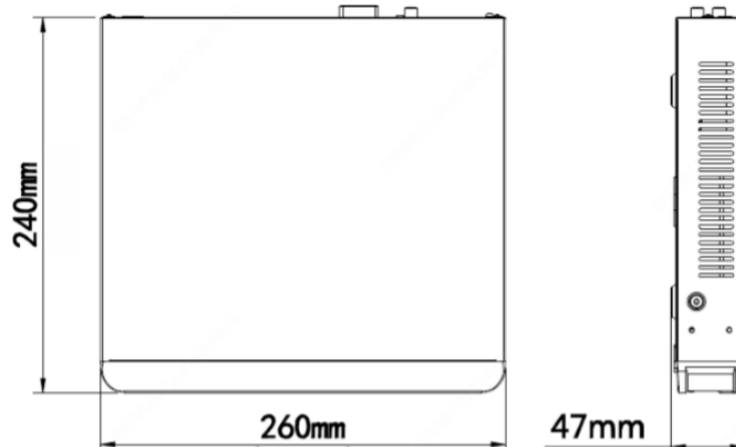

SPECIFICATION

MODEL	Model No.	ENR-01016-N-8PK
	Type	16Ch Embedded Network Video Recorder
NETWORK	Incoming Bandwidth	60Mbps
	Outgoing Bandwidth	80Mbps
	Remote Users	128
	Protocols	P2P, UPnP, NTP, DHCP, PPPoE
VIDEO & AUDIO	IP Video Input	16-Ch
	Two-way Audio Input	1-Ch, RCA
	HDMI/VGA Output	HDMI: 4K(3840x2160)/30Hz, 1920x1080p/60Hz, 1920x1080p/50Hz, 1600x1200/60Hz, 1280x1024/60Hz, 1280x720/60Hz, 1024x768/60Hz VGA: 1920x1080p/60Hz, 1920x1080p/50Hz, 1600x1200/60Hz, 1280x1024/60Hz, 1280x720/60Hz, 1024x768/60Hz
	Recording Resolution	8MP/6MP/5MP/4MP/3MP/1080p/960p/720p/D1/2CIF/CIF
	Synchronous Playback	16-Ch
DECODING	Decoding format	H.265+, H.265, H.264
	Live view/Playback	8MP/6MP/5MP/4MP/3MP/1080p/960p/720p/D1/2CIF/CIF
	Capability	1x4K@30, 3x4MP@20, 4x1080p@25, 8x720p@25, 16xD1
HARD DISK	SATA	1 SATA interface
	Capacity	Up to 10TB
INTERFACE	Network	1 RJ-45 10M/100M Self-adaptive Ethernet Interface
	USB Interface	Rear panel: 2xUSB2.0, Front panel: 1xUSB 2.0
	Alarm In	4 Ch
	Alarm Out	1 Ch
PoE	Interface	8 independent 100 Mbps PoE network interfaces
	Supported Standard	IEEE 802.3at, IEEE 802.3af
SMART	VCA Detection	Face detection, Intrusion detection, Cross line detection, Audio detection, Defocus detection, Scene change detection, Auto tracking
	VCA Search	Face search, Behavior search
	Statistical Analysis	People counting
GENERAL	Power Supply	52V DC Power Consumption: ≤9 W(without HDD)
	Working Environment	-10°C ~ + 55°C, Humidity ≤90% RH(Non-condensing)
	Dimensions	260x240x47mm
	Weight	≤1.12 Kg

16CH EMBEDDED NETWORK VIDEO RECORDER

ENR-01016-N-8PK

Dimension Diagram

ORDERING INFORMATION

Part Number	Description	Standard Quantity
ENR-01016-N-8PK	16Ch Embedded Network Video Recorder With 1 HDD Bay Supports 8# POE Ports, 4K cameras, HDMI, VGA and ONVIF	1

PACKING INFORMATION

Part Number	Packing Mode	Gross Weight (kg)	Dimension (mm)
ENR-01016-N-8PK	Carton Box	1.12	260x240x44