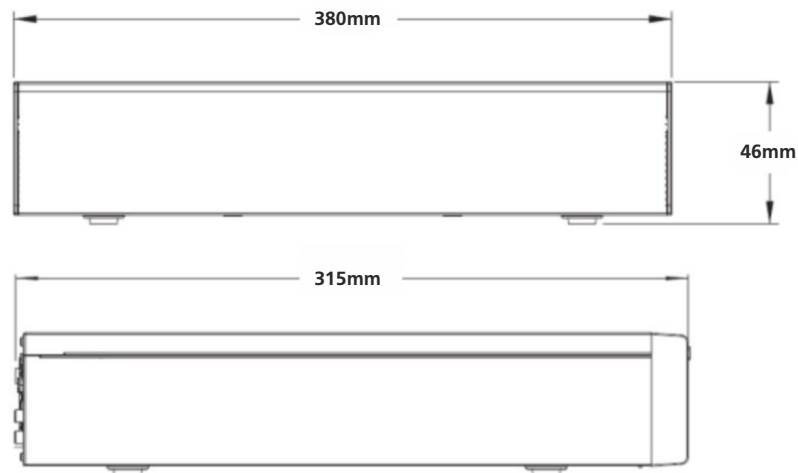

16CH 4K EMBEDDED NETWORK VIDEO RECORDER

ENR-02016-N-8PK

SPECIFICATION

MODEL	Model No.	ENR-02016-N-8PK
	Type	16Ch Embedded Network Video Recorder
POE	Interface	16 independent 100Mbps PoE network interfaces
	Max Power	Max 30W for single port Max 130W in total (16.25W for each)
	Supported Standard	IEEE 802.3af/at
GENERAL	Power Supply	220V AC Power Consumption: ≤9 W(without HDD)
	Working Environment	-10°C ~ + 55°C, Humidity ≤90% RH(Non-condensing)
	Dimensions	380x315x49.1mm
	Weight	≤2.48 Kg

Dimension Diagram

ORDERING INFORMATION

Part Number	Description	Standard Quantity
ENR-02016-N-8PK	16Ch Embedded Network Video Recorder With 2 HDD Bays Supports 8# POE Ports, 4K cameras, HDMI, VGA and ONVIF	1

PACKING INFORMATION

Part Number	Packing Mode	Gross Weight (kg)	Dimension (mm)
ENR-02016-N-8PK	Carton Box	2.48	380x315x49.1