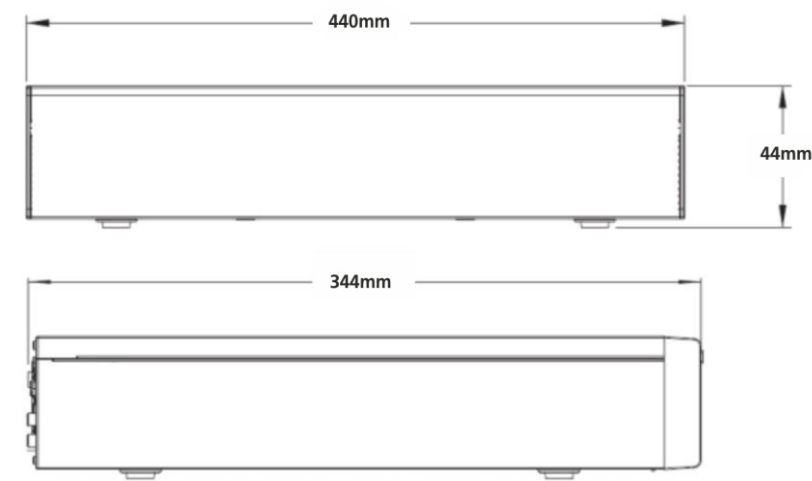

## SPECIFICATION

MODEL	Model No.	ENR-04016-N-4K	ENR-04032-N-4K
	Type	16 Ch Embedded Network Video Recorder	32 Ch Embedded Network Video Recorder
NETWORK	Incoming Bandwidth	160Mbps	320Mbps
	Outgoing Bandwidth	320Mbps	
	Remote Users	128	
	Protocols	P2P, UPnP, NTP, DHCP, PPPoE	
VIDEO & AUDIO	IP Video Input	16-Ch	32-Ch
	Two-way Audio Input	1-Ch, RCA	
	HDMI/VGA Output	HDMI1/VGA: 1920x1080p /60Hz, 1920x1080p /50Hz, 1600x1200 /60Hz, 1280x1024 /60Hz, 1280x720 /60Hz, 1024x768 /60Hz HDMI2: 4K (3840x2160) /60Hz, 4K (3840x2160) /30Hz, 1920x1080p /60Hz, 1920x1080p /50Hz, 1600x1200 /60Hz, 1280x1024 /60Hz, 1280x720 /60Hz, 1024x768 /60Hz	
	Recording Resolution	12MP/8MP/6MP/5MP/4MP/3MP/1080p/960p/720p/D1/2CIF/CIF	
	Audio Output	1-Ch, RCA	
	Synchronous Playback	16-Ch	
	Corridor Mode Screen	3/4/5/7/9/10/12/16	3/4/5/7/9/10/12/16/32
DECODING	Decoding format	H.265+, H.265, H.264	
	Live view/Playback	12MP/8MP/6MP/5MP/4MP/3MP/1080p/960p/720p/D1/2CIF/CIF	
	Capability	3 x 12MP@25, 4 x 4K@30, 8 x 4MP@30, 16 x 1080p@30, 32 x 960p@25	
HARD DISK	SATA	4 SATA interfaces	
	Capacity	up to 10TB for each HDD	
INTERFACE	Network Interface	2 RJ45 10M/100M/1000M self-adaptive Ethernet Interfaces	
	USB Interface	Front panel: 1 x USB2.0 Rear panel: 1 x USB2.0, 1 x USB3.0	
	Serial Interface	1 x RS485	
	Alarm In	16 Ch	
	Alarm Out	4 Ch	
	Power Output	12 VDC	

## SPECIFICATION

MODEL	Model No.	ENR-04016-N-4K	ENR-04032-N-4K
	Type	16 Ch Embedded Network Video Recorder	32 Ch Embedded Network Video Recorder
GENERAL	Power Supply	12V DC Power Consumption: ≤ 12W( without HDD )	
	Working Environment	-10°C ~ + 55°C, Humidity ≤90% RH(Non-condensing)	
	Dimensions	440x344x44mm	
	Weight	≤3.14 Kg	

## Dimension Diagram

## PACKING INFORMATION

Part Number	Packing Mode	Gross Weight (kg)	Dimension (mm)
ENR-04016-N-4K	Carton Box	3.14	440x344x44
ENR-04032-N-4K	Carton Box	3.14	440x344x44