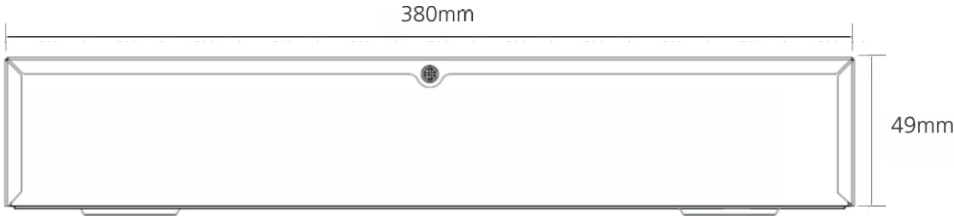

## SPECIFICATION

<b>MODEL</b>	<b>Model No.</b>	<b>ENR-02032-N-4K</b>
	Type	32Ch Embedded Network Video Recorder
<b>VIDEO/AUDIO INPUT&amp;OUT</b>	Video Input	32ch
	Incoming Bandwidth	160Mbps
	Outgoing Bandwidth	64Mbps
	HDMI/VGA Output	HDMI: 4K (3840x2160)@30, 1920x1080p@60, 1920x1080p@50, 1600x1200@60, 1280x1024@60, 1280x720@60, 1024x768@60 VGA: 1920x1080p@60, 1920x1080p@50, 1280x1024@60, 1280x720@60, 1024x768@60
	Audio Output	1-ch, RCA
	Recording Resolution	8MP/5MP/4MP/3MP/1080p/960p/720p/960H/D1/2CIF/CIF
	Synchronous Playback	32-Ch
<b>DECODING</b>	Compression	H.265+, H.265, H.264
	Live view/ Playback	8MP/5MP/4MP/3MP/1080p/960p/960H/720p/D1/2CIF/CIF
	Capability	2 x 4K@30, 3 x 5MP@30, 4 x 4MP@30, 5 x 3MP@30, 8 x 1080p@30, 16 x 720p@30, 32 x D1
<b>HARD DISK</b>	SATA	2 SATA interfaces
	Capacity	Up to 10TB for each disk
<b>NETWORK</b>	Network Interface	2 RJ-45 10M/100M/1000M self-adaptive Ethernet Interfaces
	USB Interface	Rear panel: 1 x USB2.0, USB3.0 Front panel: 1 x USB2.0
<b>GENERAL</b>	Power Supply	DC 12V
	Power Consumption	≤ 15 W
	Operating Temperature	-10°C ~ 55°C
	Operating Humidity	10% - 90% RH
	Dimension	380x315x49mm
	Weight	≤ 2.48 Kg

# 32CH 4K EMBEDDED NETWORK VIDEO RECORDER

ENR-02032-N-4K

Dimension Unit: mm