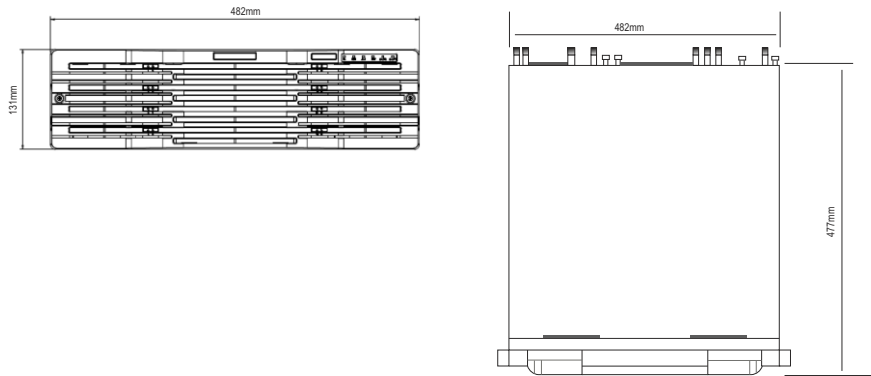

## SPECIFICATION

MODEL	Model No.	ENR-16032-N-RSK	ENR-16064-N-RSK
	Type	32Ch Embedded Network Video Recorder	64Ch Embedded Network Video Recorder
	IP Video Input	32-Ch	64-Ch
	Two-way Audio Input	1-Ch, RCA	
VIDEO & AUDIO	HDMI/VGA Output	HDMI1/VGA: 1920x1080p/60Hz, 1920x1080p/50Hz, 1600x1200/60Hz, 1280x1024/60Hz, 1280x720/60Hz, 1024x768/60Hz HDMI2: 4K (3840x2160)/60Hz, 4K (3840x2160)/30Hz, 1920x1080p/60Hz, 1920x1080p/50Hz, 1600x1200/60Hz, 1280x1024/60Hz, 1280x720/60Hz, 1024x768/60Hz	
	Recording Resolution	12MP/8MP/6MP/5MP/4MP/3MP/1080p/960p/720p/D1/2CIF/CIF	
	Audio Output	1-Ch, RCA	
	Synchronous Playback	16-Ch	
NETWORK	Incoming Bandwidth	320Mbps	
	Outgoing Bandwidth	320Mbps	
	Remote Users	128	
	Protocols	SNMP,P2P, UPnP, NTP, DHCP, PPPoE	
DECODING	Compression	H.265+, H.265, H.264	
	Live view/Playback	12MP/8MP/6MP/5MP/4MP/3MP/1080p/960p/720p/960H/D1/2CIF/CIF	
	Capability	3 x 12MP@25, 4 x 4K@30, 8 x 4MP@30, 16 x 1080P@30, 32 x 960P@25, 36 x 720P@30, 64 x D1	
HARD DISK	SATA	16 SATA interfaces	
	Capacity	Up to 10TB for each HDD	
	eSATA	1 eSATA interface	
	Array Type	RAID 0, 1, 5, 6, 10,50,60	
EXTERNAL INTERFACE	Network Interface	2 RJ45 10M/100M/1000M self-adaptive Ethernet Interfaces	
	Serial Interface	1 x RS232, 1 x Rs485	
	USB Interface	Rear panel: 2 x USB2.0, 1 x USB3.0	
	Alarm In	16-ch	
	Alarm Out	10-ch	
GENERAL	Power Supply	100 ~ 240V AC	
	Working Temperature	-10°C ~ + 55°C	
	Working Humidity	≤ 90%	
	Dimension	482x477x 131	
	Weight	8.19 Kg	

# 32/64 EMBEDDED NETWORK VIDEO RECORDER

ENR-16032-N-RSK/ENR-16064-N-RSK

Dimension Unit: mm

## PACKING INFORMATION

Part Number	Packing Mode	Gross Weight (kg)	Dimension (mm)
ENR-16032-N-RSK	Carton Box	8.19	482x477x131
ENR-16064-N-RSK	Carton Box	8.19	482x477x131