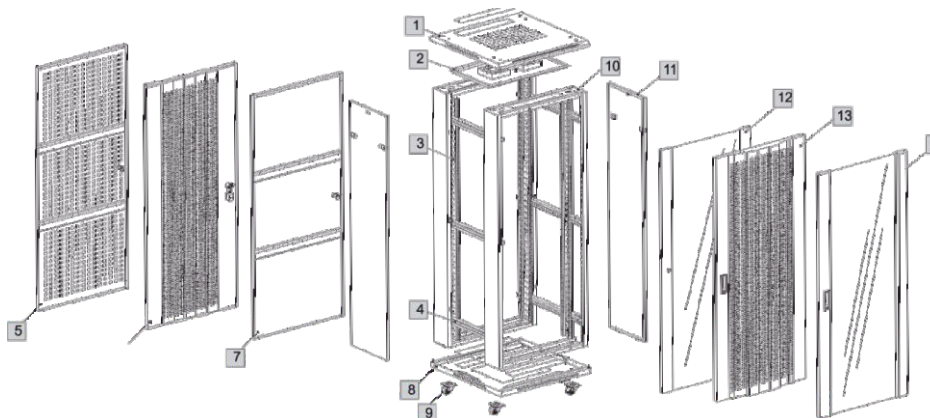

# FLOOR STANDING CABINET

The Easycab range of floor standing cabinets designed for communication rooms and data centers. The smart design and professional engineering provides easy installation and maintenance. Comply with ANSI/EIA RS-310-D, IEC 297-2, DIN 41491, PART 1, DIN 41497, PART 7, GB/T3047.2- 92, ETSI standards.

## FEATURES

- Intelligent design ensures easy installation
- Cable entry through bottom and top panel
- Removable side panel provides easy maintenance
- Toughened glass door
- 19" installation
- Adjustable feet and heavy duty castors
- Plinth (optional)

Cabinet Material	SPCC cold rolled steel
Deg. of Protection	IP20
Surface finish	Degreasing, phosphoric, powder coated
Max. Loading capacity	800 KGS
Mounting-rails thickness	2.0mm
Door thickness	1.2mm
End plates and side panels thickness	1.2mm
Max. Capacity on each caster	200KG
Door Perforation in percentage	71%
Max. rotation degree Hinges	225°
Angle at which door opens when placed alone	225°
Angle at which door opens (connected together)	180°
Earthing	Yes

## STRUCTURE

- |                                |                                  |                |
|--------------------------------|----------------------------------|----------------|
| 1. Top cover                   | 6. High-density vented rear door | 10. Frame      |
| 2. Fan unit                    | 7. Steel door without hole       | 11. Side panel |
| 3. Mounting profile            | 8. Bottom panel                  | 12. Front door |
| 4. Mounting angle              | 9. 2" heavy duty castor          | 13. Front door |
| 5. Rear door with square holes |                                  | 14. Front door |