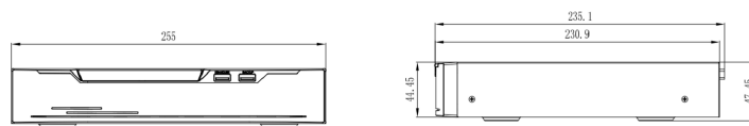

★Product specification and availability are subject to change without notice.

8CH NETWORK VIDEO RECORDER

ENR-01008-N-EPK

MODEL	Model No.	ENR-01008-N-EPK
	Type	8CH NETWORK VIDEO RECORDER
INTERFACE	Protocols	TCP/IP, UDP, IPv4, IPv6, ICMP, HTTP, HTTPS, FTP, DHCP, DNS, DDNS, RTP/RTSP/RTCP, PPPoE, NTP, UPnP, QoS, SMTP, IGMP, 802.1X, NFS, Unicast, Multicast, ARP, SNMP, SSL, Telnet, SFTP (SSH), P2P, 3G/4G
	Compatibility	ONVIF Profile S, SDK / CGI
	Network	1xRJ45 (10/100/1000 Mbps) Self Adaptive Ethernet Port
	Serial Interface	N/A
	USB Interface	3xUSB 2.0
	Alarm Interface	8 Input & 1 Output
PoE	PoE Interface	8 RJ-45 (10M/100M) Self Adaptive Ethernet Port
	Power for PoE Port	72W
SMART	Alarm Management	Input & Output event, Alarm I/O error, IP Conflict, Hard disk full, No hard disk, Hard disk RW error, HDD SMART check error, Abnormal recording, , Motion detection, Tampering (Masking), Smart detection, Video loss
	Behavior Detection	Intrusion (Perimeter), Crossline (Tripwire), Double Crossline (Double Tripwire)
	Analytics	Loitering, Multi Loitering, Abandoned object (Object Left), Missing object (Object Lost), People Counting, Wrong Way Detection, Abnormal Speed, Illegal Parking *Compatible with analytic supported cameras
STORAGE	SATA	1 SATA Interfaces
	Capacity	Up to 12TB for each HDD
	Array Type	N/A
	ANR	Supported
	Cloud Storage	Supported
GENERAL	Operating System	Embedded Linux
	Remote Users	8
	Client Application	EyeGuard
	Power	48V DC 2A
	Redundant Power	N/A
	Power Consumption (without HDD)	<15W
	Working Environment	-10°C ~ 55°C
	Working Humidity	<90% RH
	Reset Button	Supported
	Dimension	255 × 235.1 × 47.5 mm
	Net Weight (without HDD)	1 Kg

Dimension Unit : mm

ORDERING INFORMATION

Part Number	Description	Standard Quantity
ENR-01008-N-EPK	8Ch Embedded Network Video Recorder with 1 HDD Bay Supports 8# PoE Ports, 4K Cameras, HDMI, VGA and ONVIF	1