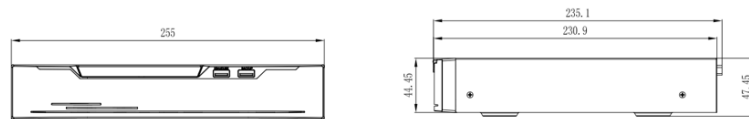

★Product specification and availability are subject to change without notice.

8CH EMBEDDED NETWORK VIDEO RECORDER

ENR-01008-N-FK

MODEL	Model No.	ENR-01008-N-FK
	Type	8CH EMBEDDED NETWORK VIDEO RECORDER
INTERFACE	Protocols	TCP/IP, UDP, IPv4, IPv6, ICMP, HTTP, HTTPS, FTP, DHCP, DNS, DDNS, RTP/RTSP/RTCP, PPPoE, NTP, UPnP, QoS, SMTP, IGMP, 802.1X, NFS, Unicast, Multicast, ARP, SNMP, SSL, Telnet, SFTP (SSH), P2P, 3G/4G
	Compatibility	ONVIF Profile S, SDK/CGI
	Network	2xRJ45 (10/100 Mbps) Self Adaptive Ethernet Port
	USB Interface	2xUSB 2.0
SMART	Alarm Interface	4 Input / 1 Output
	Alarm Management	Input & Output event, Alarm I/O error, IP Conflict, Network Interrupt, Hard Disk Full, No Hard Disk, Hard Disk RW Error, HDD SMART Check Error, Abnormal Recording, Motion Detection, Tampering (Masking), Smart Detection, Video Loss
	Behavior Detection	Intrusion (Perimeter), Crossline (Tripwire), Double Crossline (Double Tripwire)
STORAGE	Analytics	Loitering, Multi Loitering, Abandoned object (Object Left), Missing object (Object Lost), People Counting, Wrong Way Detection, Abnormal Speed, Illegal Parking *Compatible with analytic supported cameras
	SATA	1 SATA Interfaces
	Capacity	Up to 8 TB
GENERAL	e-SATA	N/A
	Operating System	Embedded Linux
	Remote Users	8
	Client Application	EyeGuard
	Power	12V DC 3A
	Redundant Power	N/A
	Power Consumption (without HDD)	≤10 W
	Working Environment	-10 °C ~ 55 °C
	Chassis	1U
	Humidity	<90% RH
	Reset Button	Supported
	Dimension	255x235x47.5 mm
Net Weight	0.8 kg	

Dimension Unit : mm

ORDERING INFORMATION

Part Number	Description	Standard Quantity
ENR-01008-N-FK	8Ch Embedded Network Video Recorder with 1 HDD Bay Supports 4K Cameras, HDMI, VGA and ONVIF	1

PACKING INFORMATION