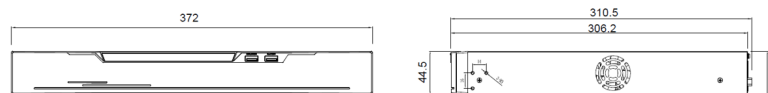

★Product specification and availability are subject to change without notice.

8CH NETWORK VIDEO RECORDER

ENR-02008-N-EPK

MODEL	Model No.	ENR-02008-N-EPK
	Type	8CH NETWORK VIDEO RECORDER
INTERFACE	Protocols	TCP/IP, UDP, IPv4, IPv6, ICMP, HTTP, HTTPS, FTP, DHCP, DNS, DDNS, RTP/RTSP/RTCP, PPPoE, NTP, UPnP, QoS, SMTP, IGMP, 802.1X, NFS, Unicast, Multicast, ARP, SNMP, SSL, Telnet, SFTP (SSH), P2P, 3G/4G
	Compatibility	ONVIF Profile S, SDK / CGI
	Network	2xRJ45 (10/100/1000 Mbps) Self Adaptive Ethernet Port
	Serial Interface	1xRS485
	USB Interface	2xUSB 2.0, 1xUSB 3.0
	Alarm Interface	6 Input & 2 Output
PoE	PoE Interface	8 RJ-45 (10M/100M) Self Adaptive Ethernet Port
	Power for PoE Port	80W
SMART	Alarm Management	Input & Output event, Alarm I/O error, IP Conflict, Hard disk full, No hard disk, Hard disk RW error, HDD SMART check error, Abnormal recording, Motion detection, Tampering (Masking), Smart detection, Video loss
	Behavior Detection	Intrusion (Perimeter), Crossline (Tripwire), Double Crossline (Double Tripwire)
	Analytics	Loitering, Multi Loitering, Abandoned object (Object Left), Missing object (Object Lost), People Counting, Wrong Way Detection, Abnormal Speed, Illegal Parking *Compatible with analytic supported cameras
STORAGE	SATA	2 SATA Interfaces
	Capacity	Up to 12TB for each HDD
	eSATA	Supported
	ANR	Supported
GENERAL	Operating System	Embedded Linux
	Remote Users	8
	Client Application	EyeGuard
	Power	110 ~ 240V AC
	Redundant Power	N/A
	Power Consumption (without HDD)	≤15W
	Working Environment	-10°C ~ 55°C
	Working Humidity	≤90% RH
	Chassis	1 U
	Reset Button	Supported
	Dimension	372 × 310.5 × 46.5 mm
Net Weight (without HDD)	2.1 Kg	

Dimension Unit : mm

ORDERING INFORMATION

Part Number	Description	Standard Quantity
ENR-02008-N-EPK	8Ch Embedded Network Video Recorder with 2 HDD Bays Supports 8# PoE Ports, 4K Cameras, HDMI, VGA and ONVIF	1