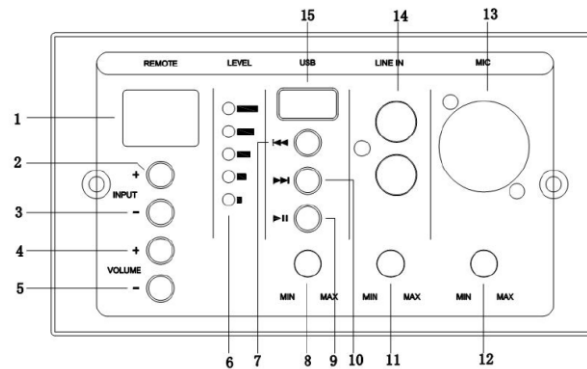

NVS-PA0003008WP

8 Zones Remote Control Panel

FEATURES

- ⦿ Network port balanced output audio
- ⦿ Audio signal level indicator
- ⦿ Partition source control and volume control
- ⦿ With digital screen & 24VDC power supply
- ⦿ Mp3 play and independent volume control knob
- ⦿ 1 line input and independent volume control knob
- ⦿ 1 MIC input and independent volume control knob

Specifications

Model	NVS-PA0003008WP
Operating Voltage	DC 24V
MIC input sensitivity	10±2mV
LINE input sensitivity	300±50mV
USB input sensitivity	-10dB
MIC frequency response	100Hz ~ 15kHz (±3dB)
AUX frequency response	20Hz ~ 20kHz (±3dB)
Noise	<0.5mV
Distortion	<0.5% 1KHz
Net port output level(balance)	2000±100 mV
Machine size	145mm×80mm×47mm
Packing size	310mm×180mm×95mm (1PS)
Net weight	0.4Kg
Gross weight	0.7Kg (1PS)

NVS-PA0003008WP

8 Zones Remote Control Panel

APPEARANCE

- 1. Digital screen
- 2. Audio source selection button +
- 3. Audio source selection button -
- 4. Volume control button +
- 5. Volume control button -
- 6. Output level indicator
- 7. Last song
- 8. MP3 volume adjustment
- 9. Play/Pause
- 10. Next song
- 11. LINE volume adjustment
- 12. MIC volume adjustment
- 13. MIC input interface
- 14. LINE input terminal
- 15. USB

ORDERING INFORMATION

Part Number	Description	Standard Quantity
NVS-PA0003008WP	8 Zones Remote Control Panel	1 No.

PACKING INFORMATION

Part Number	Packing Mode	Gross Weight(kg)	Dimensions(mm)
NVS-PA0003008WP	Carton Box	0.7	310×180×95 (1PS)