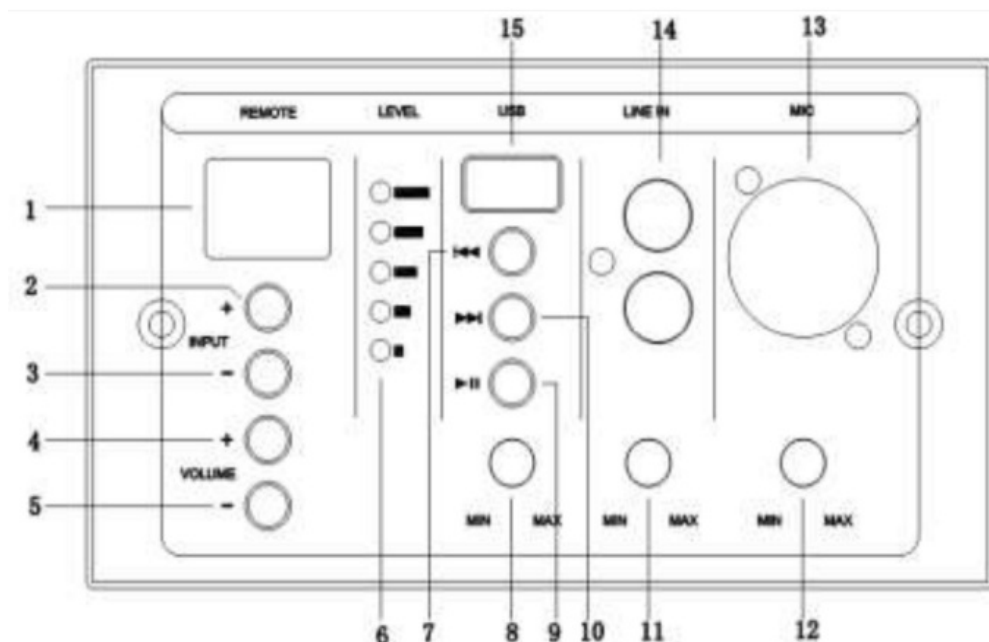

## DESCRIPTION

The NVS-PA0003008WP is a 8 zones remote control panel, it has a digital screen and supports DC24V. This panel has 1 MIC and 1 line input with independent volume control knob respectively.

## FEATURES

- Equipped with digital screen & 24DC power supply
- Audio signal level indicator
- Partition source control and volume control
- MP3 player and separate volume control knob
- One way LINE input and separate volume control knob
- One way MIC input and separate volume control knob
- Network port balanced output audio

## FRONT PANEL

- 1. Digital display
- 2. Sound source selection button +
- 3. Source selection button -
- 4. Volume control button +
- 5. Volume control button -
- 6. Output level; indicator
- 7. Previous song button
- 8. MP3 volume adjustment knob
- 9. Play/pause button
- 10. "Next" button
- 11. LINE volume adjustment knob
- 12. MIC volume adjustment knob
- 13. Microphone MIC input interface
- 14. LINE input port
- 15. USB interface