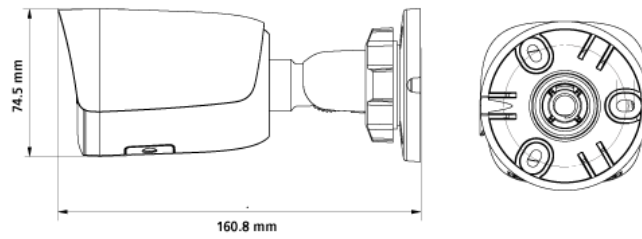

4MP FIXED BULLET CAMERA

ENV-HCB7F-30R-91

MODEL	Model No.	ENV-HCB7F-30R-91
	Type	4MP FIXED BULLET CAMERA
GENERAL	Power Supply	12V DC, PoE (802.3af)
	Max. Power Consumption	6 W (12V DC), 7 W (PoE)
	Working Temperature	-40 °C ~ 60 °C
	Working Humidity	0-95% RH (non-condensing)
	Ingress Protection	IP67
	Vandal Resistant	IK10 (Housing)
	Surge Protection	Supported
	Reset Button	Supported
	Dimensions	160.8x68x74.5 mm
Net Weight	0.48 kg	

Dimension Unit : mm

ORDERING INFORMATION

Part Number	Description	Standard Quantity
ENV-HCB7F-30R-91	4MP Lowlight IR IP H.265 Compact Bullet Camera with 4mm Fixed Lens, PoE, WDR, SD Card Slot, Built-in Mic, 30m IR (upgradable to 50m) and 15m Warm Light Support	1
ENB-BTUH66	Eyenor Outer Corner Bracket for Bullet Camera	1
ENB-BTEJ67	Eyenor Junction Box for Fixed Lens Turret Camera and Fixed Lens Mini Bullet Camera	1
ENB-BTUV66	Eyenor Pole Mount Bracket for Bullet Camera	1