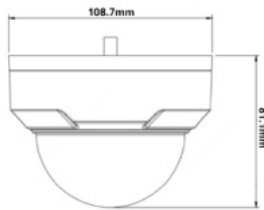

SPECIFICATION

MODEL	Model No.	ENC-HCV7F-30R-18
	Type	4MP Low light IR IP H.265 Vandal Proof Compact Fixed Dome camera
CAMERA	Image Sensor	1/3", 4.0 megapixel, progressive scan, CMOS
	Lens	2.8mm@F1.6 /4.0mm@F1.6
	Angle of View (H)	101.1° (2.8mm);83.7° (4.0mm)
	Angle of View (V)	55.3° (2.8mm); 44.9° (4.0mm)
	Angle of View (O)	111.1°(2.8mm);89.2° (4.0mm)
	Adjustment angle	Pan: 3° ~ 360° ,Tilt: 0° ~ 68°, Rotate: 3° ~ 360°
	Shutter	Auto/Manual, 1 ~ 1/100000s
	Minimum Illumination	Colour: 0.003Lux (F1.6, AGC ON) 0Lux with IR
	Day/Night	IR-cut filter with auto switch (ICR)
	S/N	>56dB
	IR Range	Up to 30m (98ft) IR range
	Wavelength	850nm
	IR On/Off Control	Auto/Manual
	Defog	Digital Defog
	WDR	120dB
Warm Light Range	N/A	

4MP LOW LIGHT IR IP H.265 VANDAL PROOF COMPACT FIXED DOME CAMERA

ENC-HCV7F-30R-18

MODEL	Model No.	ENC-HCV7F-30R-18
	Type	4MP Low light IR IP H.265 Vandal Proof Compact Fixed Dome camera

Dimension Unit : mm

ORDERING INFORMATION

Part Number	Description	Standard Quantity
ENC-HCV7F-30R-18	4MP IR IP H.265 Compact Dome camera with 2.8mm (Optional 4mm) Fixed Lens, POE, SD card slot, WDR, 1 Smart Analytics* and 30M IR support	

PACKING INFORMATION

Part Number	Packing Mode	Gross weight(Kg)	Dimension(mm)
ENC-HCV7F-30R-18	Carton Box	0.35kg (0.77lb)	Φ109 x 81mm (Ø4.3" x 3.2")