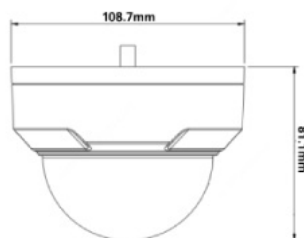

4MP LOW LIGHT IR IP H.265 VANDAL PROOF FIXED DOME CAMERA

ENV-HVD7F-30R-20

MODEL	Model No.	ENV-HVD7F-30R-20
	Type	4MP Low light IR IP H.265 Vandal Proof Fixed Dome camera

Dimension Unit : mm

ORDERING INFORMATION

Part Number	Description	Standard Quantity
ENV-HVD7F-30R-20	4MP IR IP H.265 Vandal Proof Dome camera with 2.8mm (Optional 4mm) Fixed Lens, POE, SD card slot, WDR, Smart Analytics* and 30M IR support	1

PACKING INFORMATION

Part Number	Packing Mode	Gross weight(Kg)	Dimension(mm)
ENV-HVD7F-30R-20	Carton Box	0.42kg (0.93lb)	Φ108.7 x 81.1mm (Ø 4.3" x 3.2")