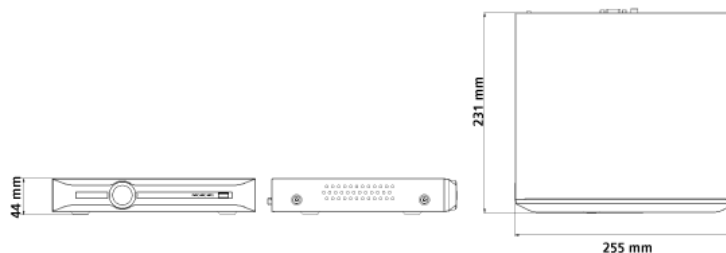

None

★Product specification and availability are subject to change without notice.

4CH EMBEDDED NETWORK VIDEO RECORDER

ENR-01004-N-4P

MODEL	Model No.	ENR-01004-N-4P
	Type	4CH EMBEDDED NETWORK VIDEO RECORDER

Dimension Unit : mm

ORDERING INFORMATION

Part Number	Description	Standard Quantity
ENR-01004-N-4P	4Ch Embedded Network Video Recorder with 1 HDD Bay Supports 4# PoE Ports, HDMI, VGA and ONVIF	1

PACKING INFORMATION