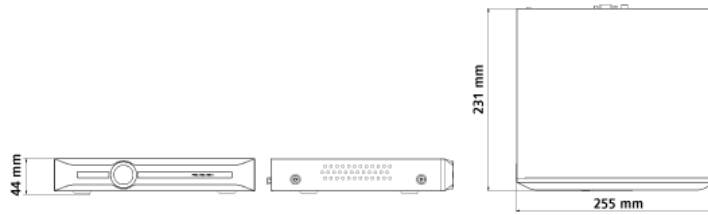

8CH EMBEDDED NETWORK VIDEO RECORDER

ENR-01008-N

MODEL	Model No.	ENR-01008-N
	Type	8CH EMBEDDED NETWORK VIDEO RECORDER

Dimension Unit : mm

ORDERING INFORMATION

Part Number	Description	Standard Quantity
ENR-01008-N	8Ch Embedded Network Video Recorder with 1 HDD Bay, Supports HDMI, VGA and ONVIF	1

PACKING INFORMATION

Part Number	Packing Mode	Gross weight(Kg)	Dimension(mm)
ENR-01008-N	Carton Box	1.45	44x255x231