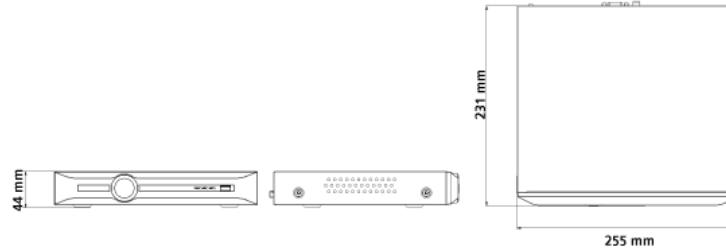

None

★Product specification and availability are subject to change without notice.

8CH EMBEDDED NETWORK VIDEO RECORDER

ENR-01008-N-8P

MODEL	Model No.	ENR-01008-N-8P
	Type	8CH EMBEDDED NETWORK VIDEO RECORDER

Dimension Unit : mm

ORDERING INFORMATION

Part Number	Description	Standard Quantity
ENR-01008-N-8P	8Ch Embedded Network Video Recorder with 1 HDD Bay Supports 8# PoE Ports, HDMI, VGA and ONVIF	1

PACKING INFORMATION