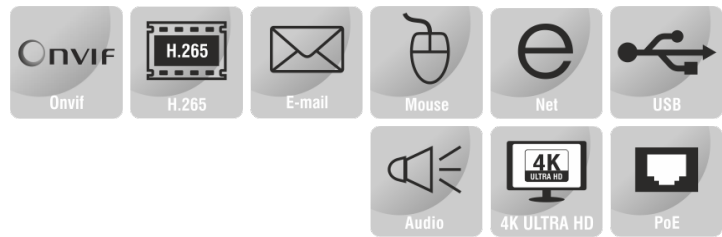

## FEATURES

- 8 Channel Input
- Support H.265+, H.265, H.264 Video Formats
- 1 SATA HDD
- HDMI and VGA Simultaneous Output
- ONVIF Profile (S, G, T)
- PoE Support