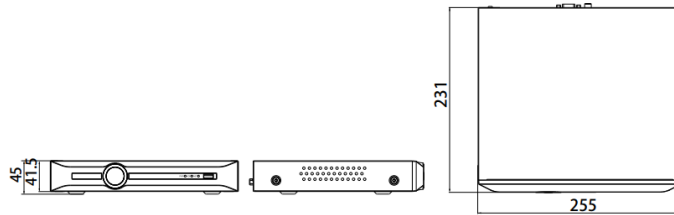

8CH EMBEDDED NETWORK VIDEO RECORDER

ENR-01008-N-MPK

MODEL	Model No.	ENR-01008-N-MPK
	Type	8CH EMBEDDED NETWORK VIDEO RECORDER

Dimension Unit : mm

ORDERING INFORMATION

Part Number	Description	Standard Quantity
ENR-01008-N-MPK	8Ch Embedded Network Video Recorder with 1 HDD Bay, Supports 8# PoE Ports, 4K Cameras, HDMI, VGA and ONVIF	1

PACKING INFORMATION

Part Number	Packing Mode	Gross weight(Kg)	Dimension(mm)
ENR-01008-N-MPK	Carton Box	1.9	45.1×255×231