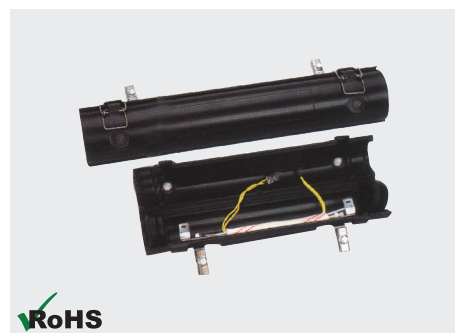

SPLICE CLOSURE HORIZONTAL

This closure is designed for indoor as well as outdoor applications. Available in various sizes from 50 pair up to 600 pair. Easy installation is the main attraction of this product.

ORDERING INFORMATION

Part Number	Description	Size (mm)	Cable Dia. (mm)
224-10050	Telephone Closure 50 Pair	Ø 60 x 350	Ø 5 - 18
224-10150	Telephone Closure 100 - 150 Pair	Ø 80 x 350	Ø 5 - 25
224-10400	Telephone Closure 200 - 400 Pair	Ø 90 x 560	Ø 5 - 30
224-10600	Telephone Closure 600 Pair	Ø 117 x 660	Ø 5 - 41