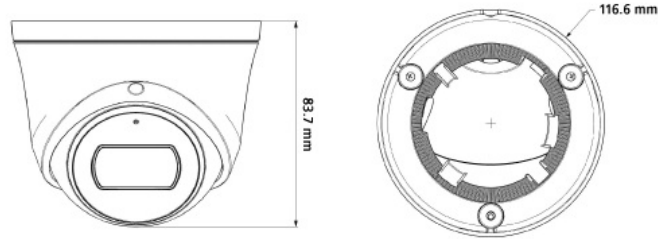

4MP FIXED COMPACT DOME CAMERA

ENV-HCD7F-30R-91

MODEL	Model No.	ENV-HCD7F-30R-91
	Type	4MP FIXED COMPACT DOME CAMERA

Dimension Unit : mm

ORDERING INFORMATION

Part Number	Description	Standard Quantity
ENV-HCD7F-30R-91	4MP IR IP H.265 Compact Dome camera with 2.8mm Fixed Lens, PoE, WDR, SD card slot, Built- in Mic and 30m IR support	1
ENB-BTEW65	Eyenor Wall Mount for Lite Series Turret Camera, Mini Dome (Plastic)	1
ENB-BTEJ67	Eyenor Junction Box for Fixed Lens Turret Camera	1
ENB-BTDV66	Eyenor Pole Mount Bracket for Dome Camera	1
ENB-BTDH66	Eyenor Outer Corner Bracket for Dome Camera	1

PACKING INFORMATION

Part Number	Packing Mode	Gross weight(Kg)	Dimension(mm)
ENV-HCD7F-30R-91	Carton Box	-	-