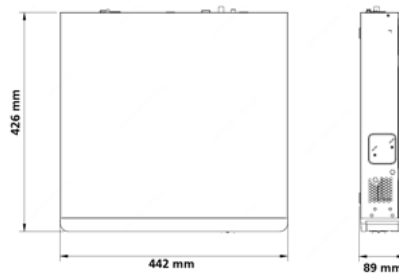

32CH EMBEDDED NETWORK VIDEO RECORDER

ENR-04032-N-IRK

MODEL	Model No.	ENR-04032-N-IRK
	Type	32Ch Embedded Network Video Recorder
INTERFACE	Protocols	P2P, UPnP, NTP, DHCP, PPPoE
	Compatibility	ONVIF, SDK, API (Optional)
	Network	1 RJ-45 10M/100M Self-adaptive Ethernet Interface
	Alarm Interface	16/4
	USB	Front panel: 2 x USB2.0 Rear panel: 1 x USB3.0
	Remote Connection	128
POE	POE Interface	N/A
	Power per POE Port	N/A
HARD DISK	SATA	4 SATA Interface
	Capacity	Up to 10TB for each HDD
	Array Type	RAID 1, 5
	eSATA	N/A
	N+M Hot Standby	N/A
	ANR	Supported
External Storage	Not Supported	
GENERAL	Power Supply	100~240 VAC
	Power Consumption	≤ 25 W (without HDD)
	Working Environment	-10°C ~ + 55°C (+14°F ~ +131°F), Humidity ≤ 90% RH (non-condensing)
	Dimensions (WxDxH)	442mm x 426mm x 89mm (17.4" x 16.8" x 3.5")
	Weight (without HDD)	≤ 5.7Kg (12.57lb)

Dimension Unit : mm

ORDERING INFORMATION

Part Number	Description	Standard Quantity
ENR-04032-N-IRK	32Ch Embedded Network Video Recorder with 4 HDD Bays Supports 4K Cameras HDMI VGA RAID Smart analytics and ONVIF	1

PACKING INFORMATION

Part Number	Packing Mode	Gross weight(Kg)	Dimension(mm)
ENR-04032-N-IRK	Carton Box	≤ 5.7Kg (12.57lb)	442mm x 426mm x 89mm (17.4" x 16.8" x 3.5")