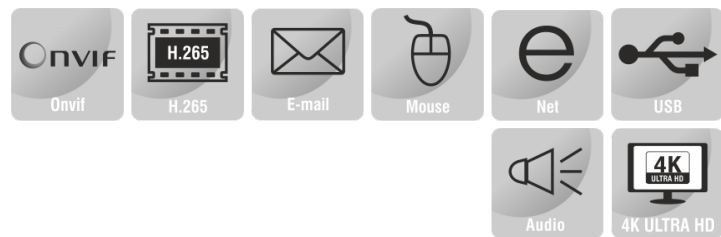

32CH EMBEDDED NETWORK VIDEO RECORDER

ENR-08032-N-IRK

FEATURES

32-Channel input

Support H.265+, H.265, H.264 video formats

8 SATA HDDs, Up to 10TB for each HDD

HDMI and VGA simultaneous output

SPECIFICATION

MODEL	Model No.	ENR-08032-N-IRK
	Type	32Ch Embedded Network Video Recorder
VIDEO & AUDIO	Video Input	32-ch
	Two way Audio Input	1-ch, RCA
	Incoming Bandwidth	384Mbps
	Outgoing Bandwidth	384Mbps
	HDMI/VGA Output	VGA: 1920x1080p/60Hz, 1920x1080p/50Hz, 1600x1200/60Hz, 1280x1024/60Hz, 1280x720/60Hz, 1024x768/60Hz HDMI1/HDMI2(HDMI audio output is not supported): 4K (3840x2160)/30Hz, 1920x1080p/60Hz, 1920x1080p/50Hz, 1600x1200/60Hz, 1280x1024/60Hz, 1280x720/60Hz, 1024x768/60Hz
	Audio Output	1-ch, RCA
DECODING	Compression	H.265+/H.265/H.264
	Recording Resolution	12MP/8MP/6MP/5MP/4MP/3MP/1080p/960p/720p/D1/2CIF/CIF
	Live view/Playback	12MP/8MP/6MP/5MP/4MP/3MP/1080p/960p/720p/D1/2CIF/CIF
	Preview Capability	2 x 12MP@30, 4 x 4K@30, 8 x 4MP@30, 9 x 4MP@25, 16 x 1080P@30, 32 x 960P@25
	Synchronous Playback	16-ch
	Corridor Mode Screen	3/4/5/7/9/10/12/16/32
SMART	VCA Detection	Face detection, Intrusion , Crossing line , Audio detection, Defocus detection, Scene change detection, Auto tracking, Missing Object behind, Object removed
	VCA Search	Face Search, Behaviour search
	Statistical Analysis	People Counting