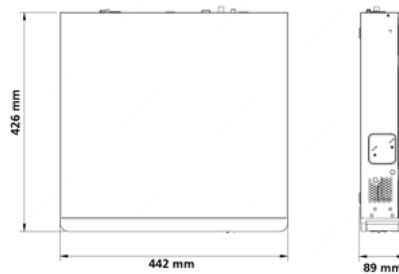

32CH EMBEDDED NETWORK VIDEO RECORDER

ENR-08032-N-IRK

MODEL	Model No.	ENR-08032-N-IRK
	Type	32Ch Embedded Network Video Recorder
INTERFACE	Protocols	P2P, UPnP, NTP, DHCP, PPPoE
	Compatibility	ONVIF, SDK, API (Optional)
	Network	2 RJ45 10M/100M/1000M self-adaptive Ethernet Interfaces
	Alarm Interface	16/4
	USB	Front panel: 2 x USB2.0, Rear panel: 1 x USB3.0
	Remote Connection	128
POE	POE Interface	N/A
	Power per POE Port	N/A
HARD DISK	SATA	8 SATA Interface
	Capacity	Up to 10TB for each HDD
	Array Type	RAID 0, 1, 5, 6, 10
	eSATA	Supported
	N+M Hot Standby	N/A
	ANR	Supported
	External Storage	Supported
GENERAL	Power Supply	100~240 VAC
	Power Consumption	≤ 25 W (without HDD)
	Working Environment	-10°C~+ 55°C (+14°F~+131°F), Humidity ≤ 90% RH (non-condensing)
	Dimensions (WxDxH)	442mm x426mmx 89mm (17.4" x 16.8" x 3.5")
	Weight (without HDD)	≤ 5.7Kg (12.57lb)

Dimension Unit : mm

ORDERING INFORMATION

Part Number	Description	Standard Quantity
ENR-08032-N-IRK	32Ch Embedded Network Video Recorder with 8 HDD Bays Supports 4K Cameras HDMI VGA RAID Smart analytics and ONVIF	1

PACKING INFORMATION

Part Number	Packing Mode	Gross weight(Kg)	Dimension(mm)
ENR-08032-N-IRK	Carton Box	≤ 5.7Kg (12.57lb)	442mm x426mmx 89mm (17.4" x 16.8" x 3.5")