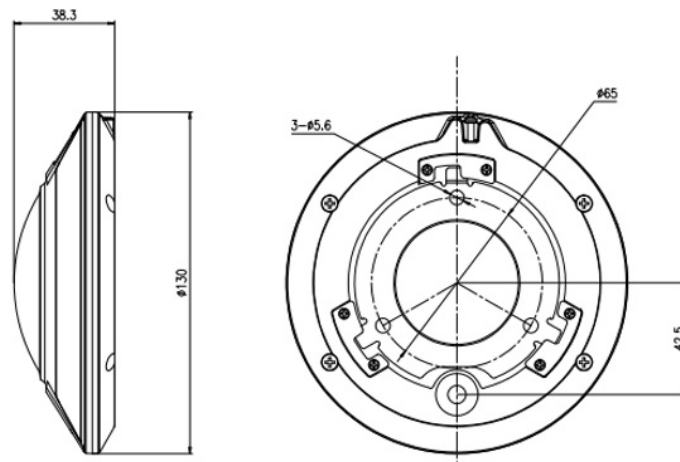

Dimension Unit : mm

★Product specification and availability are subject to change without notice.

12MP HEMISPHERIC DOME CAMERA

ENC-HVDCH-15R-65

ORDERING INFORMATION

Part Number	Description	Standard Quantity
ENC-HVDCH-15R-65	12MP IR IP Hemispheric Dome Camera with 1.8mm Fisheye Lens, PoE, SD Card Slot ,Built-in Mic, Smart Analytics and 15m IR Support	1
ENB-BCDP66	Pendent Mount for Dome Norden Camera	1
ENB-BCDW66	Wall Mount Bracket for Norden Dome / Mini PTZ Camera	1
ENB-BCDU66	Pole Mount Bracket for Norden Dome / Mini PTZ Camera	1
ENB-BCPH65	Corner Mount Bracket for Dome / Mini PTZ Camera	1