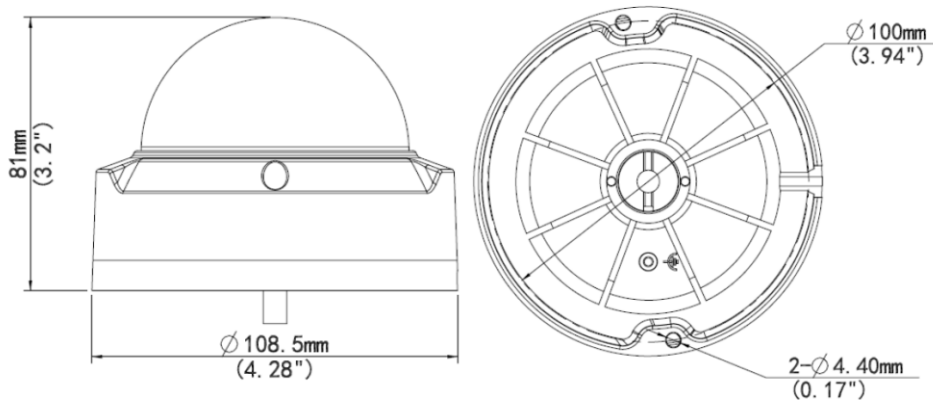

IR IP H.265 VANDAL PROOF COMPACT DOME CAMERA

ENV-HCV5F/7F-30R-17

SPECIFICATION

MODEL	ENV-HCV5F-30R-17	ENV-HCV7F-30R-17
Type	2MP IR IP H.265 Vandal Proof Compact Dome Camera	4MP IR IP H.265 Vandal Proof Compact Dome Camera
Network	10M/100M Base-TX Ethernet	
Power	12 V DC, PoE (IEEE802.3 af) Power consumption: Max 5.0W	
Working Environment	-30°C ~ +60°C, Humidity: 10%~95% RH(non-condensing)	
Vandal Resistant	IK10	
Ingress Protection	IP66	
Dimensions	108.5 x 108.5 x 81mm	
Weight	0.3 kg	

Dimension Unit: mm

Ordering Information

Part Number	Description	Standard Quantity
ENV-HCV5F-30R-17	2MP IR IP H.265 Vandal Proof Compact Dome camera with 2.8mm (Optional 4mm) Fixed Lens, PoE and 30M IR support	1
ENV-HCV7F-30R-17	4MP IR IP H.265 Vandal Proof compact Dome camera with 2.8mm (Optional 4mm) Fixed Lens, PoE and 30M IR support	1

Packing Information

Part Number	Packing Mode	Gross Weight (kg)	Dimension (mm)
ENV-HCV5F-30R-17	Carton Box	0.3	108.5x108.5x81
ENV-HCV7F-30R-17	Carton Box	0.3	108.5x108.5x81