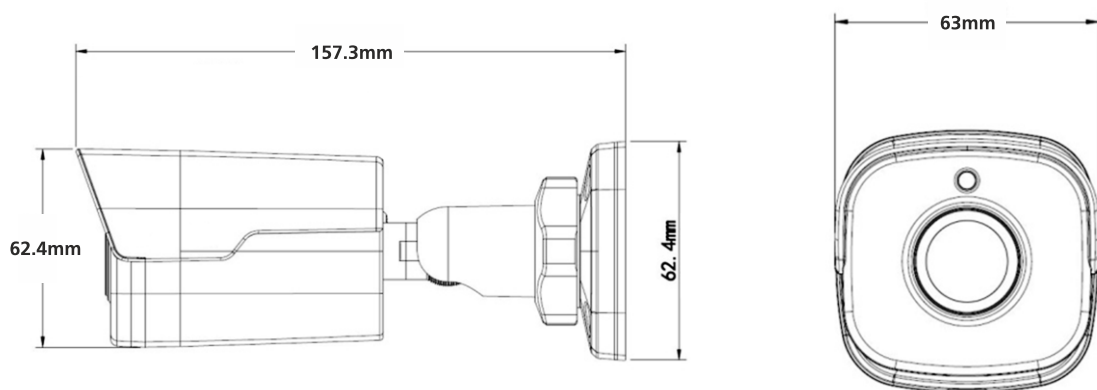

IR IP H.265 COMPACT BULLET CAMERA

ENV-HCB5F-30R-12/ENV-HCB7F-30R-11

SPECIFICATION

MODEL	Model No.	ENV-HCB5F-30R-12	ENV-HCB7F-30R-11
	Type	2MP IR IP H.265 Compact Bullet Camera	4MP IR IP H.265 Compact Bullet Camera
NETWORK	Protocol	IPv4, IGMP, ICMP, ARP, TCP, UDP, DHCP, PPPoE, RTP, RTSP, RTCP, DNS, DDNS, NTP, FTP, UPnP, HTTP, HTTPS, SMTP, 802.1x, SNMP, SSL, TLS	
	Compatibility	ONVIF, API	
	Network	1 RJ45 10M/100M Base-TX Ethernet	
GENERAL	Power Supply	12 V DC±25%, PoE (IEEE802.3 af)	
	Power Consumption	Max 6.4W	
	Working Environment	-35°C ~ +60°C, Humidity ≤10%~95% RH(Non-condensing)	
	Ingress Protection	IP67	
	Dimensions	157.3x62.4x63 mm	
	Weight	0.45Kg	

Dimension Unit: mm

Ordering Information

Part Number	Description	Standard Quantity
ENV-HCB5F-30R-12	2MP IR IP H.265 Compact Bullet Camera with 4mm (Optional 6mm) Fixed Lens, PoE, Smart Analytics and 30M IR support	1
ENV-HCB7F-30R-11	4MP IR IP H.265 Compact Bullet Camera with 3.6mm (Optional 6/12mm) Fixed Lens, PoE, WDR, Smart Analytics and 30M IR support	1