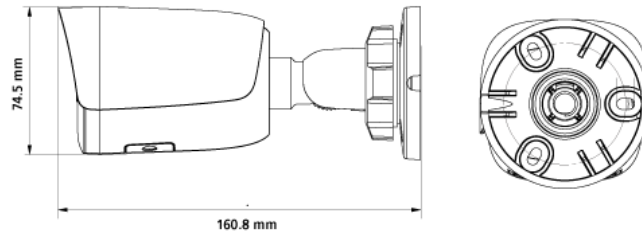

8MP FIXED BULLET CAMERA

ENV-HCBAF-30R-91

MODEL	Model No.	ENV-HCBAF-30R-91
	Type	8MP FIXED BULLET CAMERA
GENERAL	Power Supply	12V DC, PoE (IEEE 802.3af)
	Max. Power Consumption	7 W (12V DC), 8 W (PoE)
	Working Temperature	-40 °C ~ 65 °C
	Working Humidity	0-95% RH (non-condensing)
	Ingress Protection	IP67
	Vandal Resistant	IK10 (Housing)
	Surge Protection	Supported
	Reset Button	Supported
	Dimensions	160.8x68x74.5 mm
	Net Weight	0.48 kg

Dimension Unit : mm

ORDERING INFORMATION

Part Number	Description	Standard Quantity
ENV-HCBAF-30R-91	8MP Low Light IR IP H.265 Bullet Camera with 4mm Fixed Lens, PoE, WDR, SD Card Slot, Built-in Mic and 30m IR support	1

PACKING INFORMATION

Part Number	Packing Mode	Gross weight(Kg)	Dimension(mm)
ENV-HCBAF-30R-91	Carton Box	0.65	210x92x110