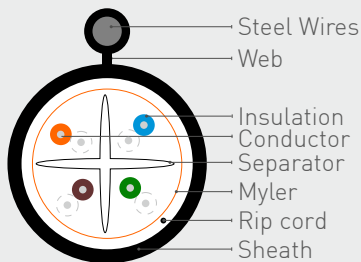

CATEGORY 6 U/UTP 23AWG 4 PAIR FIGURE-8 AERIAL EXTERNAL CABLE

Norden Category 6 UTP aerial cables are designed for aerial installations; they have ultraviolet and harsh outdoor environmental protection. These cables are made of HDPE insulation and LDPE outer sheath. The PE sheath gives excellent environment and ultraviolet protection to the cable.

COMPLIANCE

ISO/IEC 11801
ANSI/TIA-568.2-D

MATERIAL CONSTRUCTION & DESIGN

Conductor Material	Solid-Bare Copper
Nom. Conductor diameter	0.565±0.005
Insulation Material	High Density PE
Insulation diameter	0.99±0.05mm
Rip cord	Yes
Steel wires size	1.2mm
Sheath material	LDPE
Sheath Thickness	0.55±0.05 mm
Outer Sheath External O.D	(6.5/2.6)±0.5 mm
Sheath Color	Black
Outer sheath surface	Clean, Frap, Satiation
Screening Material	Mylar
Separator	PE