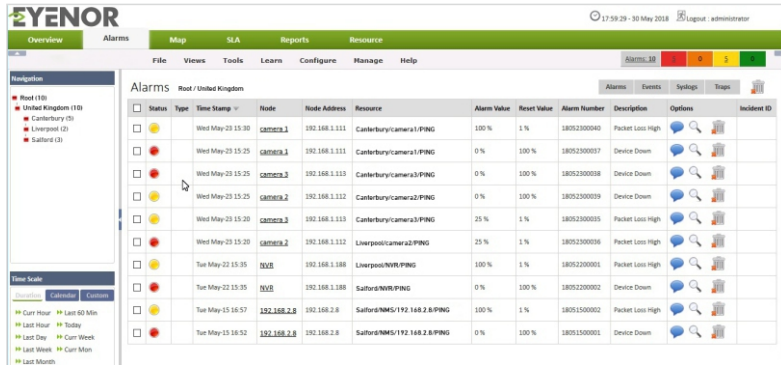

SPECIFICATION

MODEL	Model No.	ENS-HMS
	Type	Eyenor Health Management software
	Installation OS Support	Linux, Windows OS, Virtual Machine
	Database	MSSQL, MY SQL, Linux database
	Monitoring OS Support	Windows, Linux, Netware, Domino
	Security	Default page viewed when the user logs in Restrict the view of the HMS system based on the kind and configuration of the user Multiple Account
	Centralized Management	Monitoring profiles and monitoring locations. View and control the process of the remote sites monitor the status of all the remote sites
	Discover Management	IP Camera (Down-UP-reboot-not reachable alert) Workstation/Router/NVR (Down-UP-reboot-not reachable alert)
	Alert Notification Management	<ul style="list-style-type: none"> Multi level escalation of alerts Escalation of alert up to 5 user level for configured time frame. Multilevel emails based on escalated alerts. Send alert happened via E-mail, Direct SMS, Metrics with threshold can also be specified that once it is reached, a notification can also occur. Notification mechanism that allows administrator to define what notification channel to be used in different time of days, and able to trigger multiple notifications to alert multiple person and actions. Set and generate different alerts for Server related errors and timeouts. Set and generate different alerts for Network link related errors and timeouts.
	Dashboard Views	<ul style="list-style-type: none"> Multiple pre configured and customizable dash board. Tree structure design with multiple folder drill down option. User configurable folder name to any specified Name, location or node. Easy to configure user interfaces to view specific data
	Security	Username and Password access
	Web/Mobile Browser Access	Live View, Dashboard view