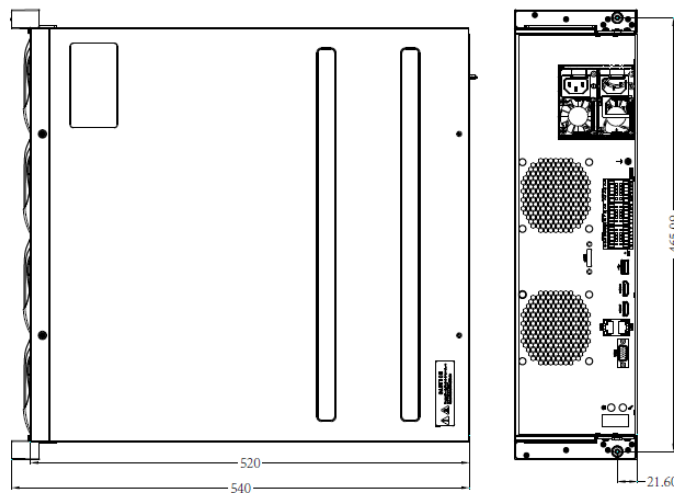

Dimension Unit : mm