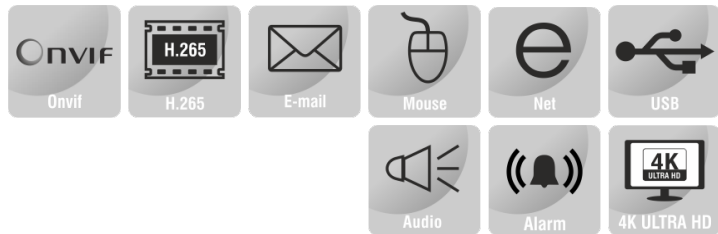

64CH EMBEDDED NETWORK VIDEO RECORDER

ENR-16064-N-PSK

FEATURES

64 Channel input
Support H.265+, H.265, H.264 video formats
16 SATA Hot Swappable HDDs Bays
HDMI and VGA simultaneous output
Support RAID (0/1/5/6/10)
eSATA Interface
ONVIF Profile (S, G, T)
N+M Hot Standby
Redundant Power Supply