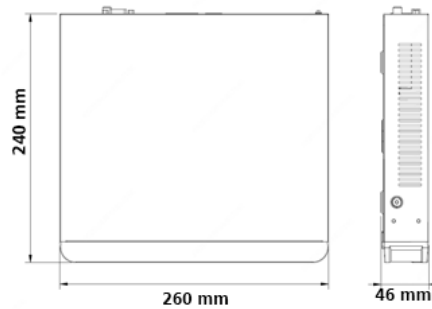

None

★Product specification and availability are subject to change without notice.

8CH EMBEDDED NETWORK VIDEO RECORDER

ENR-01008-N-8PK

MODEL	Model No.	ENR-01008-N-8PK
	Type	8CH EMBEDDED NETWORK VIDEO RECORDER
PoE	PoE Interface	8 RJ-45 10M/100M Self Adaptive Ethernet Port
	Power per PoE Port	Max 30W for single port & Max 75W in total
	Standard	IEEE 802.3at, IEEE 802.3af
HARD DISK	SATA	1 SATA Interface
	Capacity	Up to 6TB for each HDD
	Array Type	N/A
	eSATA	N/A
	N+1 Hot Standby	N/A
	ANR	Supported
GENERAL	Power Supply	52V DC
	Power Consumption	≤9 W (without HDD)
	Working Temperature	-10 °C ~ + 55 °C
	Working Humidity	≤ 90% RH (non-condensing)
	Dimensions (WxDxH)	260x240x 46 mm
	Weight (without HDD)	≤1.1 Kg

Dimension Unit : mm

ORDERING INFORMATION

Part Number	Description	Standard Quantity
ENR-01008-N-8PK	8Ch Embedded Network Video Recorder With 1 HDD Bay, 8# PoE Ports, HDMI, VGA and ONVIF support	1

PACKING INFORMATION

Part Number	Packing Mode	Gross weight(Kg)	Dimension(mm)
ENR-01008-N-8PK	Carton Box	≤1.1	260x240x 46

None

★Product specification and availability are subject to change without notice.