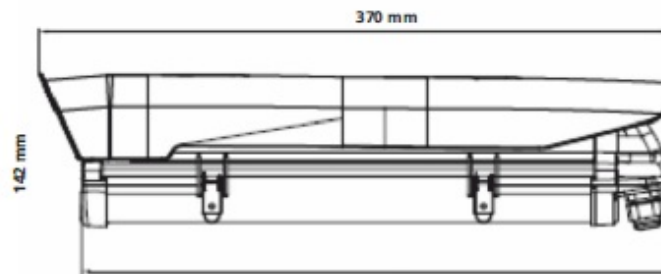

### FEATURES

12" Housing
Weather Protection for Camera and Lens
IP66
IK10

### SPECIFICATION

MODEL	Model No.	ENH-BCA6600R
	Type	HOUSING FOR BOX CAMERA
GENERAL	Material	Cast Iron / Aluminium Alloy
	Ingress Protection	IP66
	Vandal Resistant	IK10
	NEMA -4X	Supported (Optional)
	Built-in Heater & Fan	Supported (Optional)
	Color	Rice White
	Dimensions (L x W x H)	Inner: 300x105x80 mm Outer: 370x142x115 mm
	Window size	74x63 mm
	Weight	1.3 Kg

Dimension Unit : mm