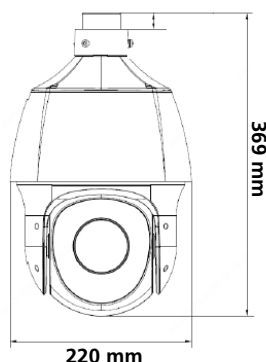

2MP STARLIGHT IP H.265 HIGH SPEED PTZ DOME CAMERA

ENC-HHP5Z-150R-20

SPECIFICATION

MODEL	Model No.	ENC-HHP5Z-150R-20
	Type	2MP Starlight IP H.265 High Speed PTZ dome camera
SMART	Behavior Detection	Intrusion, Cross line, Motion detection, Region, Entrance / Exit Detection
	Intelligent Identification	Face detection, Audio detection
	Auto Tracking	Supported
	General Function	Watermark, IP Address Filtering, Tampering Alarm, Alarm input, Alarm output, Access Policy, ARP Protection, RTSP Authentication, User Authentication
INTERFACE	Protocols	IPv6, IPv4, IGMP, ICMP, ARP, TCP, UDP, DHCP, PPPoE, RTP, RTSP, RTCP, RTMP, DNS, DDNS, NTP, FTP, UPnP, HTTP, HTTPS, SMTP, 802.1x, SNMP, SSL, QoS
	Compatibility	ONVIF (Profile S, G, T), API/SDK
	Network	RJ45 10M/100M Base-TX Ethernet
	Audio I/O	1/1
	Alarm I/O	2/1
PAN & TILT	Pan Range	360° (Endless)
	Pan Speed	0.2°/s ~ 75°/s, Preset speed: 180°/s
	Tilt Range	-15° ~ +90° (auto flip)
	Tilt Speed	0.2° ~ 75°/s, Preset speed: 80°/s
	Number of Presets	1024
	Patrol	Preset patrol, Route patrol, Recorded patrol
GENERAL	Home Position	Supported
	Power	DC 12V±25%, PoE+ (IEEE802.3 at)
	Max.Power consumption	25W
	Storage	Micro SD Slot, Up to 256 GB
	ANR	Supported
	Reset Button	Supported
	Working Environment	-40° ~ 65°C, Humidity: ≤95% RH (non-condensing)
	Ingress Protection	IP66
Dimension	220x220x369 mm	
Weight	3.4kg	

Dimension Unit: mm

ORDERING INFORMATION

Part Number	Description	Standard Quantity
ENC-HHP5Z-150R-20	2MP Starlight IR IP H.265 High Speed PTZ Dome Camera with 33X Optical Zoom, PoE+, WDR, Micro SD Card Slot, Smart Analytics and 150m IR Support	1

PACKING INFORMATION

Part Number	Packing Mode	Gross Weight (kg)	Dimension (mm)
ENC-HHP5Z-150R-20	Carton Box	-	-