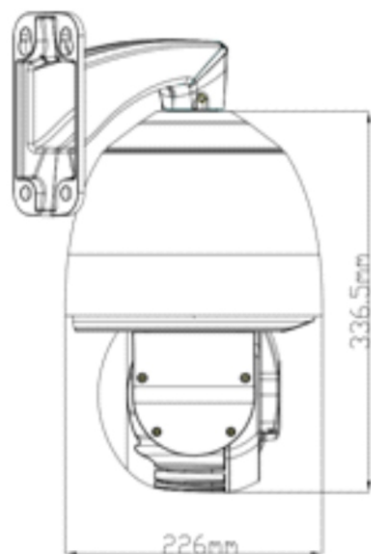

## SPECIFICATION

MODEL	Model No.	ENC-APT5Z-120R-50	ENC-APT5Z-150R-50
PTZ	Type	2MP AHD PTZ Camera	
	Rotation	Pan continuously 360°, tilt 0~90° with auto-flip	
	Speed Proportion	As the length of focus, to auto-adjust the speed	
	Preset	128 preset	
	Scan	4 scan	
	Pattern	4 patterns	
	Tour	4 tour	
GENERAL	Power Supply	DC24V±10%	
	Power Consumption	MAX 60W	
	Operating Temperature	-30°C~60°C (-22°F~140°F) with heater	
	Installation	Wall mount, Pendent mount	
	Dimension	226x226x.336.5mm	
	Weight	6.9kg	

Dimension Unit: mm