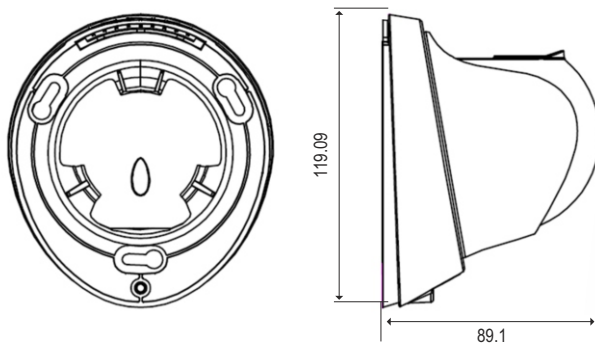

## SPECIFICATION

MODEL	Model No.	ENC-HDO7F-15R-65
	Type	4MP H.265 IR IP Dome Camera
CAMERA	Image Sensor	1/3" Progressive Scan CMOS
	Min. illumination	Color 0.05Lux;IR ON 0 Lux
	Day/Night	ICR
	Shutter Speed	1/5-1/20000
	Auto Iris	Fixed
	Wide Dynamic Range	WDR>120dB
	Digital Noise Reduction	2D/3D
	Lens	2.8mm(3.6/6mm optional)
	FOV	90°
	IR LED	2pcs
IR Range	10-15M	
IMAGE	Video Compression	H.264/265,MJPEG
	Bit Rate (CBR/VBR)	Main stream:500kb-12000kb ;Sub stream 100kb-6000kb
	Audio Compression	G.711 ,RAW_PCM
	Max. Resolution	2592*1520/2560*1440/20fps,2304*1296/30fps,1920x1080/30fps
	Stream	Stream1: 2592*1520/2560*1440/2304*1296/1920x1080, Stream 2: D1 to QVGA
	Image Setting	Rotate Mode, Saturation, Brightness, Contrast, Sharpness
	HLC	Yes
	9:16 Corridor mode	Yes
	ROI	Auto
	Defog	Yes

## SPECIFICATION

<b>MODEL</b>	<b>Model No.</b>	<b>ENC-HDO7F-15R-65</b>	
	Type	4MP H.265 IR IP Dome Camera	
<b>NETWORK</b>	Network Protocols:	HTTP,HTTPS, TCP/IP, UDP/IP, RTSP, DHCP, NTP, PPPoE, Unicast and Multicast supported.	
	Alarm Trigger	Motion Detection, Network disconnect, Disk alarm, I/O alarm	
	RTSP Video	Standard RFC2326, Support QuickTime / VLC Player.	
	Security	User security authentication, Reset, Hardware WatchDog	
	Web Language	English, Polish, Italian, Portuguese, Spanish	
	System Compatibility	Onvif, CGI	
<b>INTERFACE</b>	Ethernet	1 Ethernet (10/100 Base-T) RJ-45 Connector	
	Microphone	Yes, built-in	
	Audio I/O	1ch Audio In&1ch Audio Out	
	Alarm I/O	Optional 1ch Alarm In/Out	
	RS485	N/A	
	BNC Output	N/A	
	Reset Button	Yes (build-in)	
	Edge Storage	N/A	
	<b>GENERAL</b>	Power Supply	DC 12V/PoE
		Power Consumption	5W(IR LED OFF); 7W (IR LED ON)
Operating Temperature		-40 °C ~ 60 °C (-40 °F ~ 140 °F)	
Operating Humidity		0% - 90% RH	
Ingress Protection		IP66	
Approvals		CE / FCC	
Dimensions		119.09x89.1mm	
Weight	0.5Kg		

Dimension Unit: mm