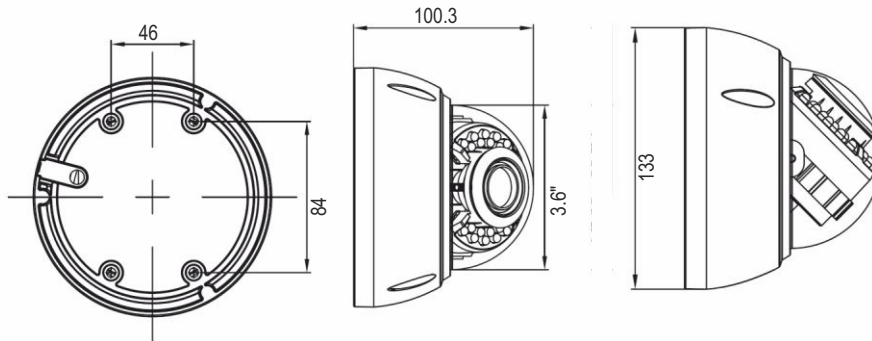

## Field of View

## SPECIFICATION

MODEL	Model No.	ENC-AVD1V-20R-00	ENC-AVD3V-20R-00	ENC-AVD5V-20R-00
CAMERA	Type	1MP IR AHD Vandal-proof Dome Camera	1.3MP IR AHD Vandal-proof Dome Camera	2MP IR AHD Vandal-proof Dome Camera
	Image sensor	1/4" CMOS	1/3" CMOS	1/3" CMOS
	Signal System	PAL/NTSC		
	Exposure	Auto Electronic Shutter		
	Sync. System	Internal		
	Lens	2.8~12mm (Varifocal)		
	Min. Illumination	Color: 0.1Lux F1.2; B/W: 0 Lux, IR ON		
	IR Distance	20M		
OSD	S/N Ratio	<52db		
	White Balance	Auto		
	OSD Menu	Support		
	AGC	Auto		
	BLC	Auto		
GENERAL	Day & Night Mode	IR Sync. Control, Support smart IR		
	IR CUT	IR Cut Filter		
	Video Input	1.0Vp-p.75Ω		
	Power Supply	DC12V		
	Working Temperature	-10°C to +45°C		
	Protection Level	IP66		
Dimension	133(Φ)X100.3(H)MM			
Weight	0.57kg			

# 20M IR AHD Vandal-proof Dome Camera

ENC-AVD1V/3V/5V-20R-00

Dimension Unit: mm

## Packing Information

Part Number	Packing Mode	Gross Weight (kg)	Dimension (mm)
ENC-AVD1V-20R-00	Carton Box	0.57	133 X 133 X 100.3
ENC-AVD3V-20R-00	Carton Box	0.57	133 X 133 X 100.3
ENC-AVD5V-20R-00	Carton Box	0.57	133 X 133 X 100.3