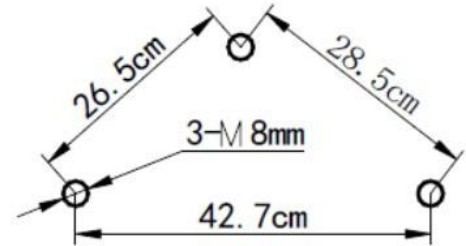

Specifications	
Model	NVS-10950030GS
Rated Power	30W
Driver Size	8"×1,2.5"×1
Frequency Response	60Hz-14kHz
Maximum Power	30W
Power Taping Options	15/30W
Sensitivity(1m,1w)	88dB±2dB
Maximum SPL(1m)	103dB±2dB
Input Voltage/Impedance	70V/100V
Weight	8.5kg
Dimension	250×600×460mm

### DIMENSION