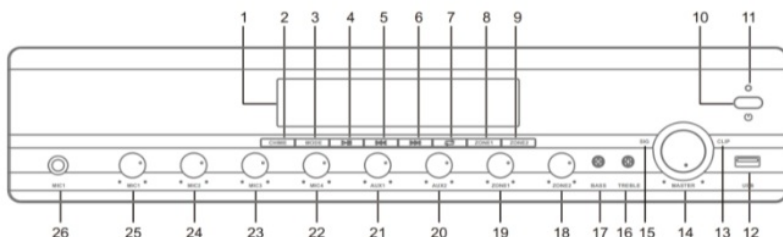

2 Zones mixer amplifier with remote paging 350W

DESCRIPTION

The NVS-PA0026002CP is a two-zone mixer amplifier equipped with USB flash disc, radio, Bluetooth, zones, and remote paging capabilities. With numerous features, such as configurable input priority, EMC input, Mic input with phantom power, and clear screen status display. The process is very simple and user-friendly. The product can be used broadly and can fulfil user requirements.

Specifications	
Model	NVS-PA0026002CP
Rated Output Power	350W
Frequency Response	60Hz-16kHz
Input Sensitivity	MIC1 IN: 15±3mV(Unbalanced 6.35 IN) MIC2-MIC4 IN: 10±2mV (Balanced XLR IN) AUX IN: 350mV±50mV(Balanced RCA IN) EMC IN: 600mV±50mV(Unbalanced European terminal)
Total Harmonic Distortion	≤1%
SNR	≥75dB
Tone Adjustment	Bass: 100Hz±10dB Treble: 10KHz±10dB
Phantom Power	+24V
Weight	12.7kg
Dimension	420×403×88mm

2 Zones mixer amplifier with remote paging 350W

FRONT PANEL

- | | |
|----------------------------|------------------|
| 1. Display Screen | 14. Master VOL. |
| 2. Chime | 15. SIGNAL LED |
| 3. Mode Selection | 16. TREBLE |
| 4. Play/Pause | 17. BASS |
| 5. Last/VOL.- (Long press) | 18. ZONE2 VOL. |
| 6. Next/VOL.+ (Long press) | 19. ZONE1 VOL. |
| 7. Loop | 20. AUX2 IN VOL. |
| 8. ZONE1 | 21. AUX1 IN VOL. |
| 9. ZONE2 | 22. MIC4 VOL. |
| 10. POWER | 23. MIC3 VOL. |
| 11. POWER LED | 24. MIC2 VOL. |
| 12. USB | 25. MIC1 VOL. |
| 13. CLIP LED | 26. MIC1 IN |