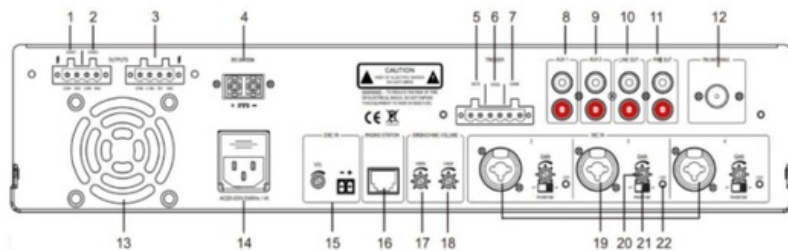

REAR PANEL

1. ZONE1 OUT	12. FM Antenna
2. ZONE2 OUT	13. FAN Outlet
3. Constant Resistance & Voltage OUT	14. AC Power
4. 24V IN	15. EMC IN & VOL.
5. MUTE Trigger	16. Paging MIC
6. SIREN Trigger	17. SIREN VOL.
7. CHIME Trigger	18. CHIME VOL.
8. AUX1 IN	19. MIC2, 3, 4 XLR
9. AUX2 IN	20. MIC GAIN
10. LINE OUT	21. Phantom Power
11. Extend Preamplifier	22. Phantom Power LED