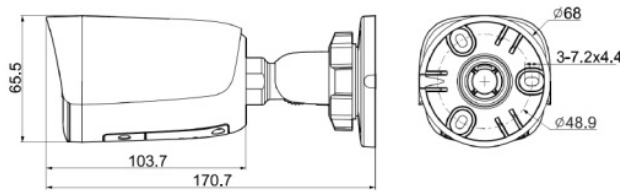

5MP FIXED BULLET CAMERA

ENC-HBU8F-50R-86

MODEL	Model No.	ENC-HBU8F-50R-86
	Type	5MP FIXED BULLET CAMERA
GENERAL	Power Supply	DC 12V, PoE (802.3af)
	Max. Power Consumption	7 W (12V), 8 W (PoE)
	Working Temperature	-40 °C ~ 65 °C
	Working Humidity	0~95% RH
	Ingress Protection	IP67
	Vandal Resistant	IK10 (Housing)
	Surge Protection	TVS4000V
	Reset Button	Supported
	Dimensions	170.7×68×68mm
	Net Weight	0.52kg

Dimension Unit : mm

ORDERING INFORMATION

Part Number	Description	Standard Quantity
ENC-HBU8F-50R-86	5MP Lowlight IR IP H.265 Early Warning Bullet Camera with 2.8mm(4mm Optional) Fixed Lens, PoE, WDR, SD Card Slot, Built-in Mic, 50m IR and 20m Warm Light Support	1

PACKING INFORMATION

Part Number	Packing Mode	Gross weight(Kg)	Dimension(mm)
ENC-HBU8F-50R-86	Carton Box	-	-