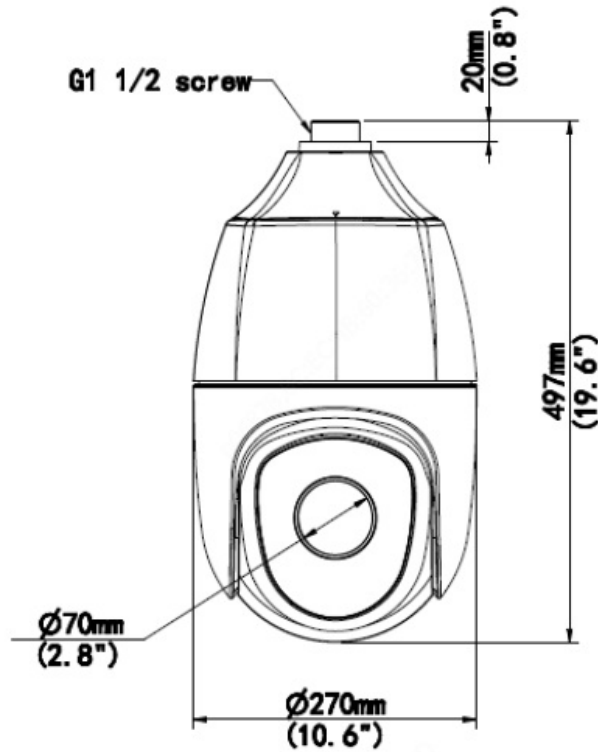

4MP STARLIGHT PTZ DOME CAMERA

ENC-HHP7Z-250R-43

MODEL	Model No.	ENC-HHP7Z-250R-43
	Type	4MP STARLIGHT PTZ DOME CAMERA

Dimension Unit : mm

ORDERING INFORMATION

Part Number	Description	Standard Quantity
ENC-HHP7Z-250R-43	4MP Starlight H.256 IR IP High Speed PTZ Dome Camera with 40X Optical Zoom, WDR, SD Card Slot, SFP Port, Smart Analytics and 250M IR Support	1