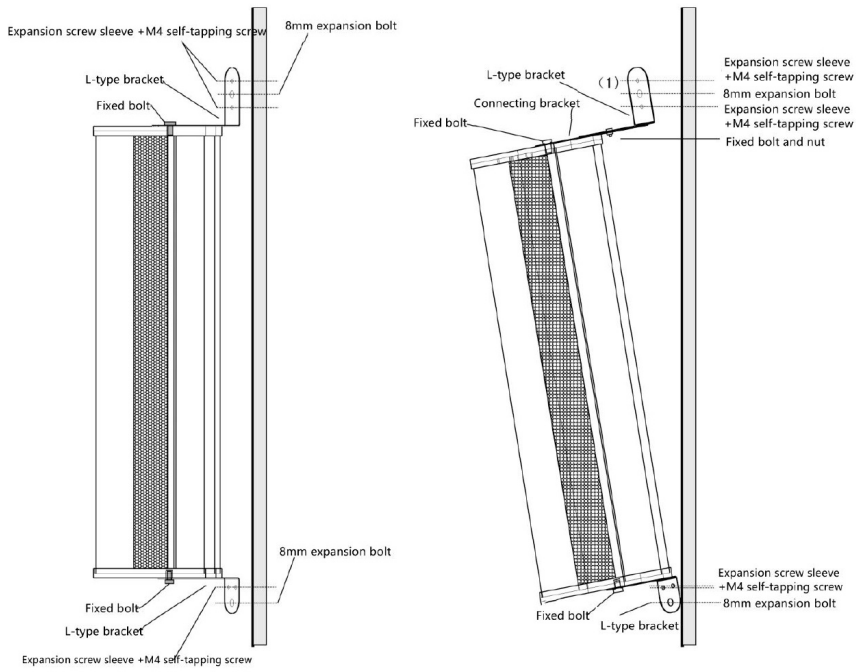

NVS-11400030BS

Outdoor Column Speaker

INSTALLATION DIAGRAM

DIMENSION