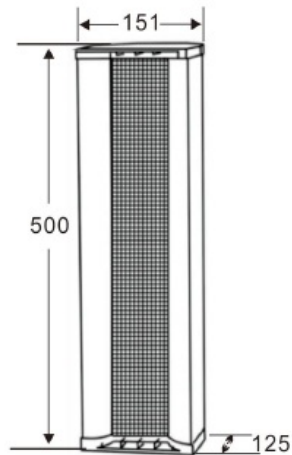

NVS-11400030BS

Outdoor Column Speaker

Column Speaker

DESCRIPTION

The NVS-11400030BS is an Outdoor column speaker, that has the real acoustic amplification properties for human voice and music. It is made up of aluminium alloy material. It is mainly used in areas such as tennis courts, swimming pools, gardens, school playgrounds, markets and so on.

FEATURES

- ⦿ Aluminium alloy material
- ⦿ Suitable for outdoor all-day use
- ⦿ Real acoustic amplification characteristics

Specifications	
Model	NVS-11400030BS
Rated Power	30W
Driver Size	4"x1, 2.5"x1
Frequency Range	130Hz-14KHz
Sensitivity	93dB±3dB
Maximum SPL	107dB
Maximum Power	35W
Input Voltage/Impedance	100V
Operating Temperature	-10°C~+55°C
Operating Humidity	≤90% RH non-condensing
Installation Method	Wall Mount
Weight	4.2Kg
Dimension	151x125x500mm

NVS-11400030BS

Outdoor Column Speaker

INSTALLATION DIAGRAM

DIMENSION

ORDERING INFORMATION

Part Number	Description	Standard Quantity
NVS-11400030BS	Outdoor Column Speaker	01