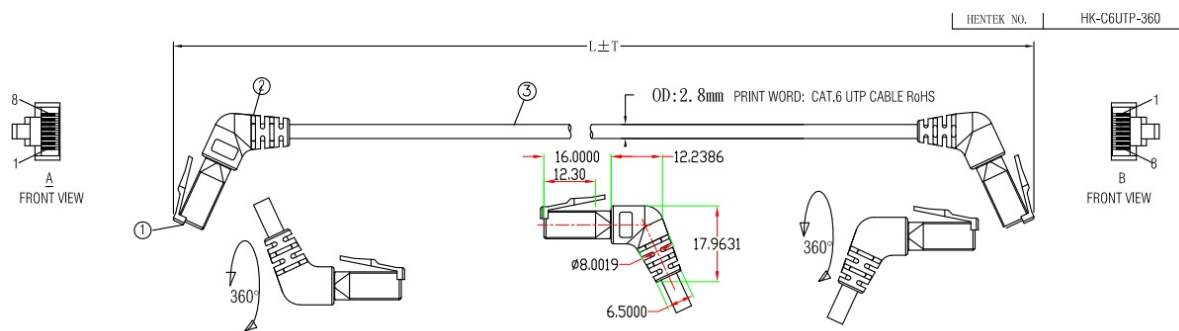

COMPLIANCE

IEEE 802.af and IEEE 802.3at for PoE applications
ANSI/TIA-568-C.2 and ISO/IEC-11801 (2nd Edition), IEC 61156-2,
EN 50173; EN 50288-6-2 Category 6 standard

DESIGN & MATERIALS

Basic Cable Conductor	Stranded Bare Copper
Conductor Size	32AWG
Wire Insulation	HDPE
Nom. Insulation Thickness	0.13mm
Insulation Diameter	0.55mm
Outer Jacket and Boots	LSZH/PVC
Cable overall diameter	2.8 ± 0.1 mm
Temperature Operating Range	-20 °C to +75 °C
Fire Rating	IEC 60332-1
Wire Scheme	T568B

CATEGORY 6 UTP 360° SWIVEL SLIM PATCH CORD

TRANSMISSION PERFORMANCE DATA

Freq. (MHz)	NEXT(dB) min.			RL(dB) min.
	2m cord	5m cord	10m cord	
1	68.0	68.0	68.0	20.0
4	65.0	65.0	65.0	21.8
10	64.8	64.2	62.8	22.5
20	60.9	58.6	57.2	23.4
30	56.2	54.9	53.6	23.0
60	50.4	49.2	48.1	20.0
100	46.4	45.3	44.4	18.0
125	44.5	43.5	42.7	17.0
150	43.2	42.2	41.1	16.2
200	40.8	39.6	39.1	15.0
250	38.8	37.9	37.6	13.8

DRAWING

ORDERING INFORMATION

Part Number	Description	Length
15Z-R1101X	Cat 6 UTP 360° Swivel Patch Cord PVC 01 Meter	1m
15Z-R1102X	Cat 6 UTP 360° Swivel Patch Cord PVC 02 Meter	2m
15Z-R1103X	Cat 6 UTP 360° Swivel Patch Cord PVC 03 Meter	3m
15Z-R1105X	Cat 6 UTP 360° Swivel Patch Cord PVC 05 Meter	5m
15Z-R2101X	Cat 6 UTP 360° Swivel Patch Cord LSZH 01 Meter	1m
15Z-R2102X	Cat 6 UTP 360° Swivel Patch Cord LSZH 02 Meter	2m
15Z-R2103X	Cat 6 UTP 360° Swivel Patch Cord LSZH 03 Meter	3m
15Z-R2105X	Cat 6 UTP 360° Swivel Patch Cord LSZH 05 Meter	5m