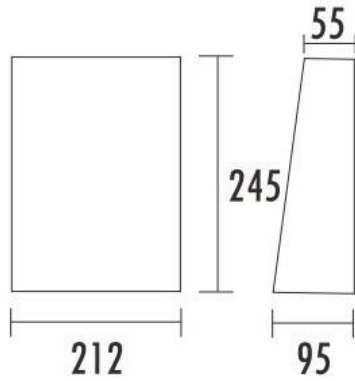

FEATURES

- ⦿ 5-inch driver size
- ⦿ Wall-mounted speaker with fireproof design
- ⦿ Four power taps available with 100V output
- ⦿ Provides excellent response for both background music and voice messages
- ⦿ All metal material design with a fireproof box for enhanced safety
- ⦿ EN54-24 certification complied

Specifications	
Model	NVS-11410006WS
Driver Size	5"x1
Rated Power	6W
Frequency Response [-10dB]	100Hz-16KHz
Sensitivity (1m/1w)	91dB ±3 dB
Maximum SPL(1m)	99dB
Impedance	Com/13.3KΩ/6.7KΩ/3.3KΩ/1.7KΩ
Power Taping Options @100V	0.75W, 1.5W, 3W, 6W
Power Taping Options @70V	0.37W, 0.75W, 1.5W, 3W
Weight	1.9Kg
Dimension	245 x 212 x 95mm

NVS-11410006WS

Metal Wall Mount Speaker 6W

DIMENSION

All dimensions are in mm.

ORDERING INFORMATION

Part Number	Description	Standard Quantity
NVS-11410006WS	Metal Wall Mount Speaker 6W	01