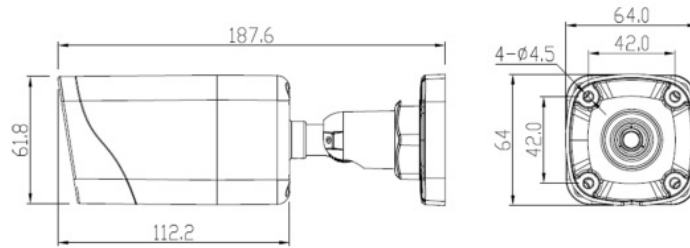

★Product specification and availability are subject to change without notice.

8MP FIXED BULLET CAMERA

ENC-HCBAF-30R-69

MODEL	Model No.	ENC-HCBAF-30R-69
	Type	8MP FIXED BULLET CAMERA

Dimension Unit : mm

ORDERING INFORMATION

Part Number	Description	Standard Quantity
ENC-HCBAF-30R-69	8MP IR IP H.265 Compact Bullet camera with 2.8mm fixed lens (4mm optional), PoE, SD card slot, WDR, Smart Analytics and 30M IR support	1
ENB-BCUJ67	Junction Box for Norden Bullet Camera	1
ENB-BCUV67	Pole Mount Bracket for Norden Bullet Camera	1