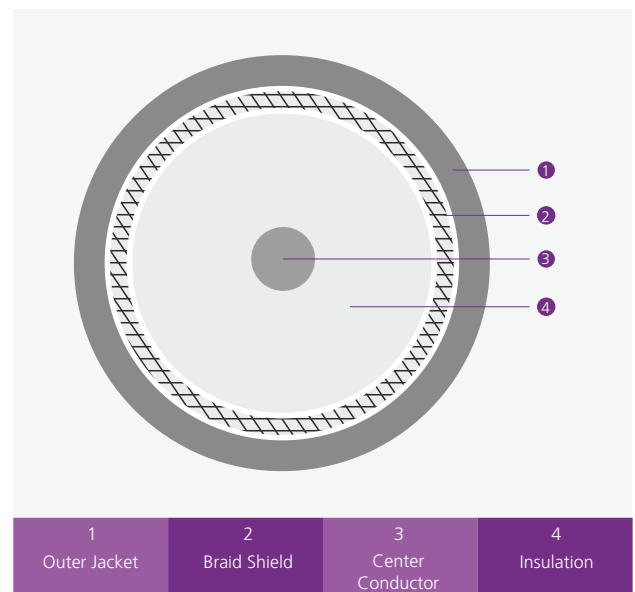

ELECTRICAL CHARACTERISTICS

Characteristic	Unit	Value
Characteristic Impedance	Ω	75.0
Capacitance	pF/m	54.0
Center Conductor DCR	Ω/km	<8.5
Braid Wire DCR	Ω/km	<5.2
Velocity of Propagation	%	85
Dielectric Strength	VCA	1500
Jacket Sparker	VCA	2500
Return Loss [5-6000 MHZ]	dB	20.0
[1001-3000 MHZ]	dB	15.0