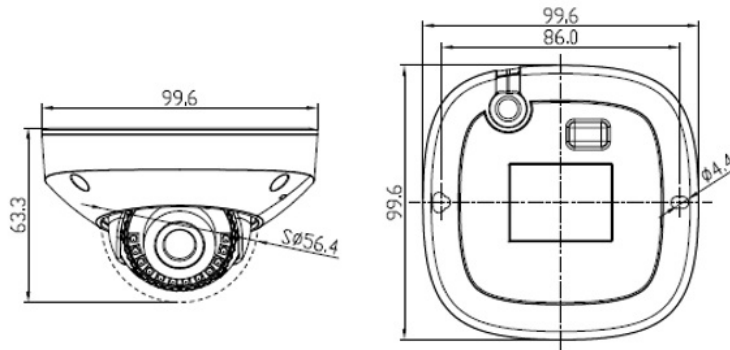

2MP FIXED MINI DOME CAMERA

ENC-HCV5F-15R-63

MODEL	Model No.	ENC-HCV5F-15R-63
	Type	2MP FIXED MINI DOME CAMERA

Dimension Unit : mm

ORDERING INFORMATION

Part Number	Description	Standard Quantity
ENC-HCV5F-15R-63	2MP H.265 IR IP Vandal Proof Compact Dome Camera with 2.8mm fixed lens (4mm optional), WDR, PoE, SD Card Slot, Built-in Mic Smart Analytics and 15m IR Support	1
ENB-BCDJ65	Junction Box for Eyenor Dome Camera	1
ENB-BCDQ65	Pendent Cap for Eyenor Dome Camera	1
ENB-BCDP66	Pendent Mount for Eyenor Dome Camera	1
ENB-BCDW66	Wall Mount Bracket for Eyenor Dome / Mini PTZ Camera	1
ENB-BCDU66	Pole Mount Bracket for Eyenor Dome / Mini PTZ Camera	1
ENB-BCPH65	Corner Mount Bracket for Dome / Mini PTZ Camera	1

PACKING INFORMATION

Part Number	Packing Mode	Gross weight(Kg)	Dimension(mm)
ENC-HCV5F-15R-63	Carton Box	-	-