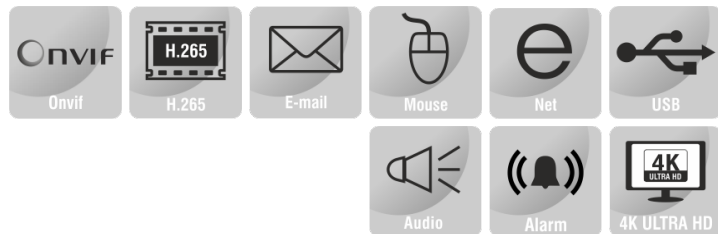

# 150CH EMBEDDED NETWORK VIDEO RECORDER

### FEATURES

- 150 Channel input
- Support H.265, H.264 video formats
- 24 SATA Hot Swappable HDDs Bays
- HDMI and VGA simultaneous output
- Support RAID (0/1/5/6/10/50/60)
- eSATA Interface
- ONVIF Profile (S, G, T)
- N+M Hot Standby

### SPECIFICATION

<b>MODEL</b>	<b>Model No.</b>	<b>ENR-24150-N-USK</b>
	Type	150CH EMBEDDED NETWORK VIDEO RECORDER
<b>VIDEO &amp; AUDIO</b>	Video Input	150-Ch
	Incoming Bandwidth	800 Mbps
	Outgoing Bandwidth	400 Mbps
	HDMI/VGA Output	HDMI 1: 3840x2160, 2560x1600, 2560x1440, 1920x1080, 1440x900, 1366x768, 1280x800, 1280x720, 1024x768, 800x600 HDMI 2/ VGA 1: 1920x1080, 1440x900, 1366x768, 1280x800, 1280x720, 1024x768, 800x600
	Audio Input / Output	1-ch Input (3.5mm)/ 1-ch Output (3.5mm )
	Two way Audio	Supported
	Screen Split	1/2/3/4/5/6/7/8/9/10/12/13/16/20A/20B/25/32/36/40/64/80
	Video Encryption	Supported
	OSD Type	Title, Week, Date, Time, Text with different colors and adaptable sizes
		Video Compression
<b>DECODING</b>	Video Bit Rate	32kbps ~ 16Mbps (per channel), CBR, VBR
	Audio Compression	G.711A/G.711U, AAC
	Audio Bit Rate	8 ~ 48 kbps
	Recording Resolution	16MP/12MP/8MP/6MP/5MP/4MP/3MP/1080P/UXGA/720P/VGA/4CIF/DCIF/2CIF/CIF/QCIF
	Recording Mode	Continuous, Manual, Event (Pre/Post, Motion etc.), Schedule, ANR, Record interval by time/size
	Pre/Post Record Time	Pre (5~60 sec); Post (10~600 sec)
	Fisheye Camera	Supported
	De-warping	N/A