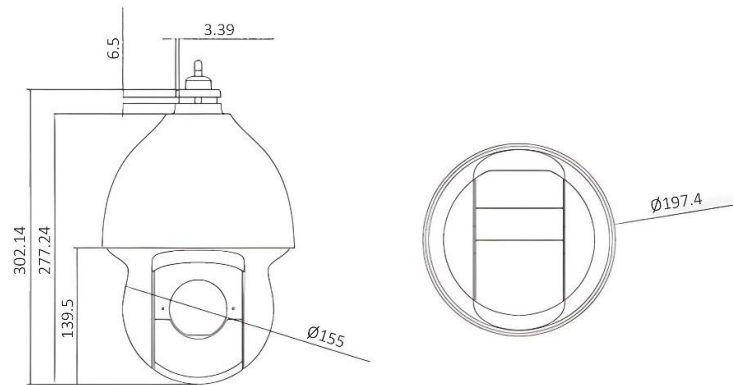

★Product specification and availability are subject to change without notice.

4MP PTZ DOME CAMERA

ENC-HHP7Z-350R-20

MODEL		ENC-HHP7Z-350R-20
	Model No.	ENC-HHP7Z-350R-20
	Type	4MP PTZ DOME CAMERA
GENERAL	Power Supply	DC 24V, PoE+ (802.3.at)
	Power Consumption	24 W
	Working Temperature	-40C ~ 70°C
	Working Humidity	≤95%RH
	Ingress Protection	IP67
	Vandal Resistant	IK10
	Surge Protection	TVS6000V
	Reset Button	Supported
	Dimensions (mm)	Φ197×302 mm
	Net Weight	2.9 kg

Dimension Unit : mm

ORDERING INFORMATION

Part Number	Description	Standard Quantity
ENC-HHP7Z-350R-20	4MP Starlight IR IP H.265 High Speed PTZ Dome Camera with 40X Optical Zoom, SD Card Slot, WDR, PoE+, Smart Analytics and 350m IR Support	1
ENB-BVMW67	Wall Mount Bracket for 360° Eyenor Panoramic Camera	1

PACKING INFORMATION

Part Number	Packing Mode	Gross weight(Kg)	Dimension(mm)
ENC-HHP7Z-350R-20	Carton Box	-	-