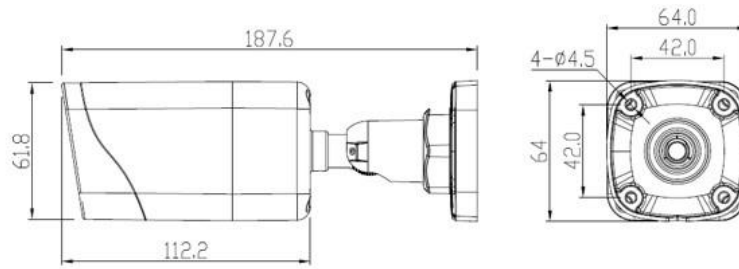

★Product specification and availability are subject to change without notice.

8MP FIXED BULLET CAMERA

ENV-HCBAF-30R-57

MODEL	Model No.	ENV-HCBAF-30R-57
	Type	8MP FIXED BULLET CAMERA

Dimension Unit : mm

ORDERING INFORMATION

Part Number	Description	Standard Quantity
ENV-HCBAF-30R-57	8MP H.265 IR IP Bullet Camera with 2.8mm Fixed lens (Optional 4mm), WDR, PoE, SD Card Slot, Smart Analytics and 30m IR Support	1
ENB-BCUJ67	Junction Box for Norden Bullet Camera	1
ENB-BCUV67	Pole Mount Bracket for Norden Bullet Camera	1